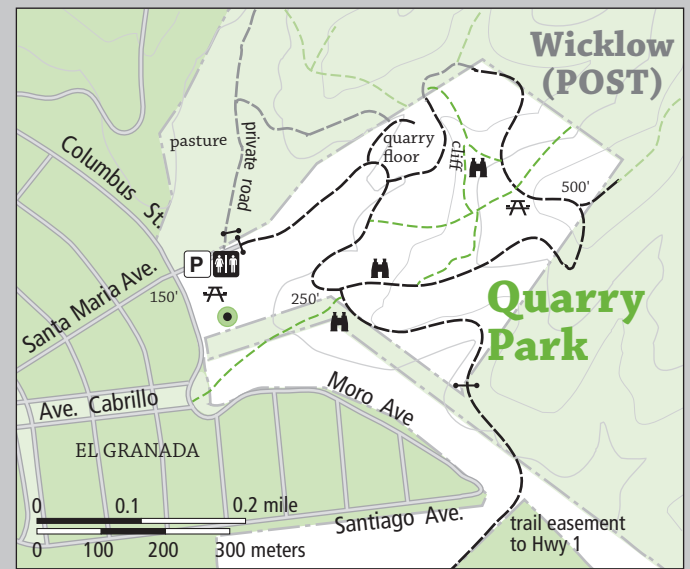

# Quarry Park and Mirada Surf County Park

LEGEND	
	Multiple-use trail (bicycle/equestrian/hiking)
	Hiking/equestrian trail
	Hiking trail
	California Coastal Trail (CCT)
	CCT hiking/bicycling route along road
	Trail distance (miles)
	Other public lands
	Private property
	Parking
	Restrooms
	Gate
	Marsh
	Beach access
	Overlook
	Bridge
	Playground

SEE  
DETAIL  
MAP