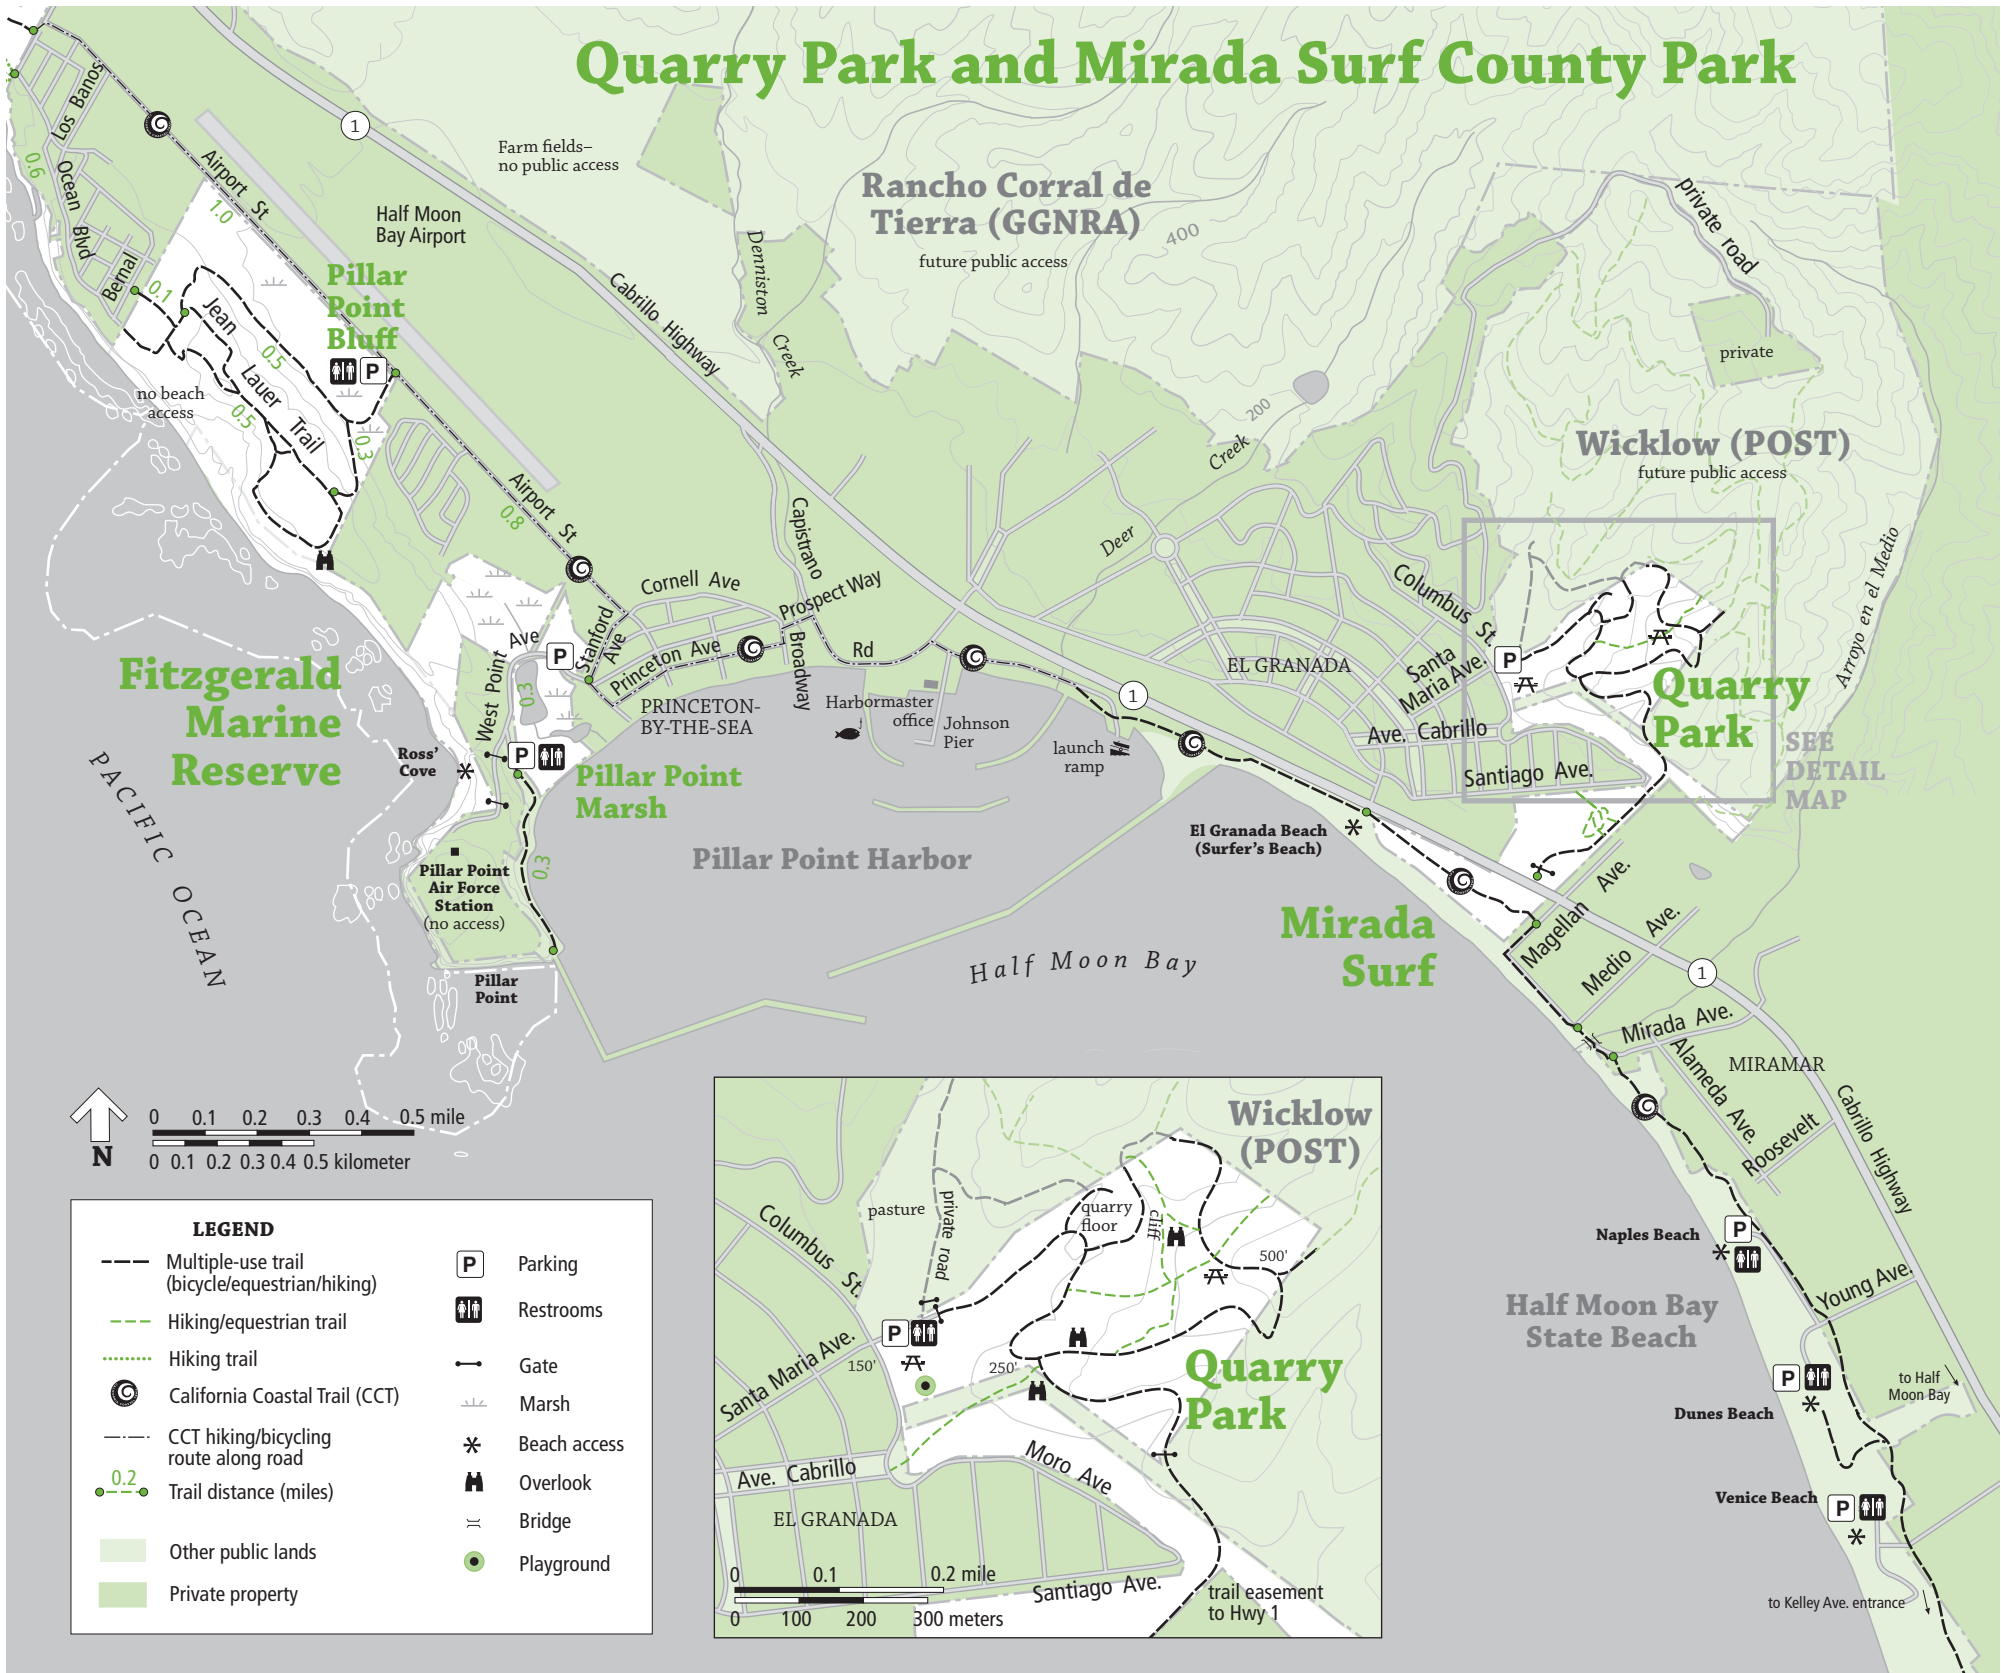

# Quarry Park and Mirada Surf County Park

LEGEND	
	Multiple-use trail (bicycle/equestrian/hiking)
	Hiking/equestrian trail
	Hiking trail
	California Coastal Trail (CCT)
	CCT hiking/bicycling route along road
	Trail distance (miles)
	Other public lands
	Private property
	Parking
	Restrooms
	Gate
	Marsh
	Beach access
	Overlook
	Bridge
	Playground

SEE  
DETAIL  
MAP