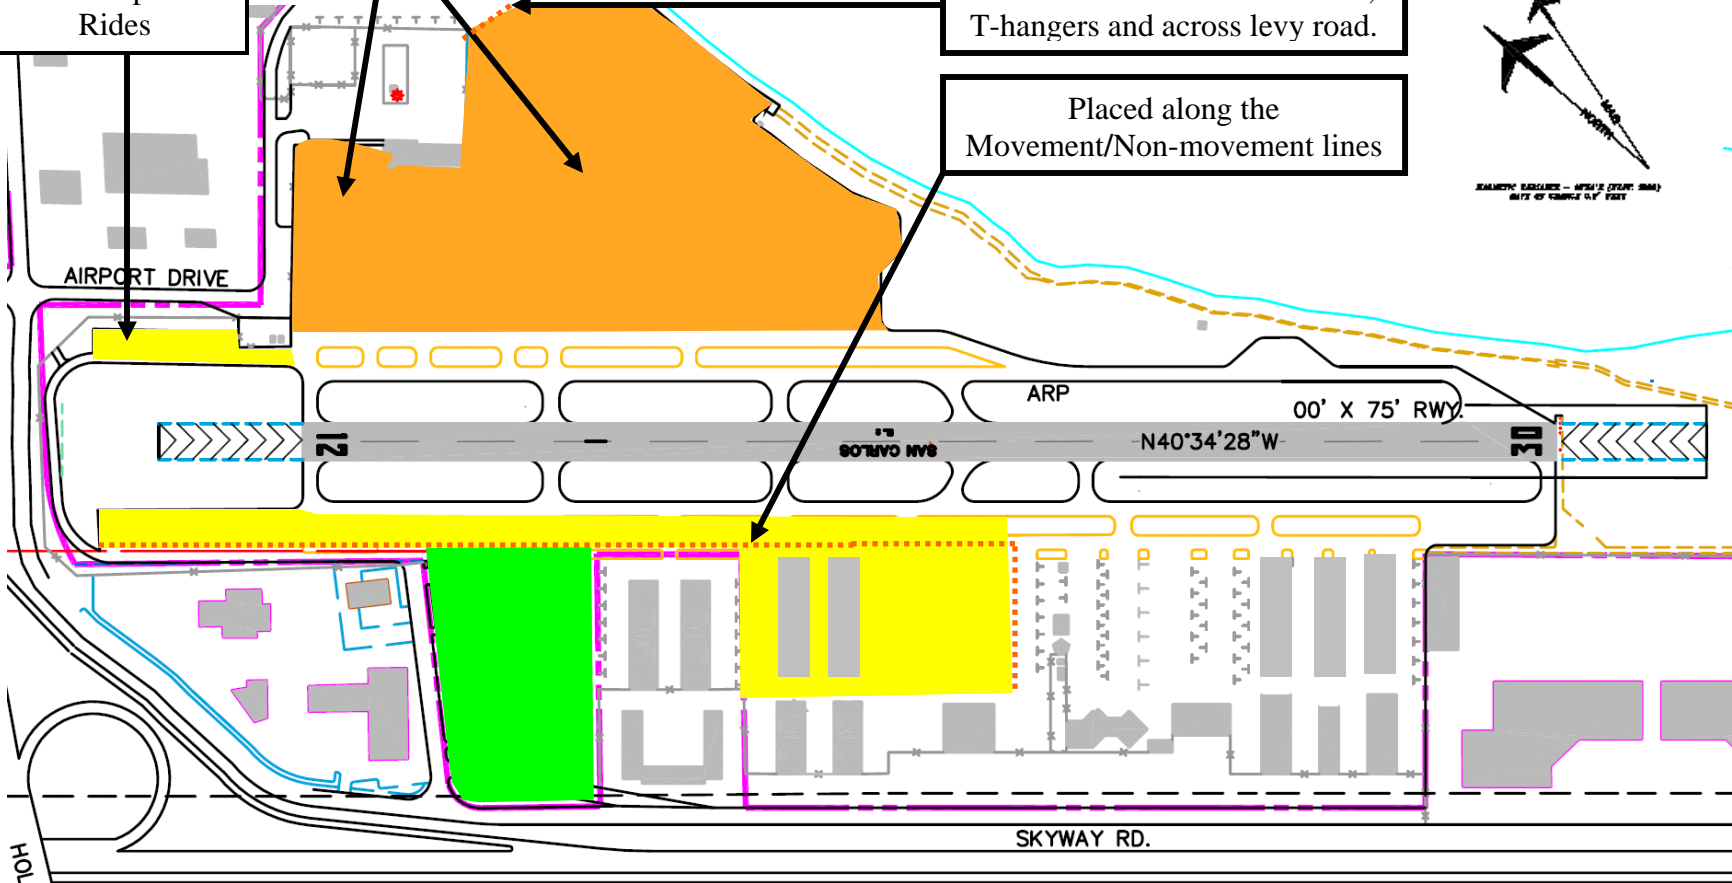

## 2008 Vertical Challenge Event Use Area Map

Controlled Event/Sterile Area:  
No Tenant/Users in hangers and Aircraft transient parking area during Air Show closure periods.

Helicopter Rides

----- DELINEATORS

Placed at corner of Wash Rack, T-hangers and across levy road.

Placed along the Movement/Non-movement lines

<b>Legend</b>	
Operator Event Use Area	
Controlled /Sterile Area	
Hiller Museum	