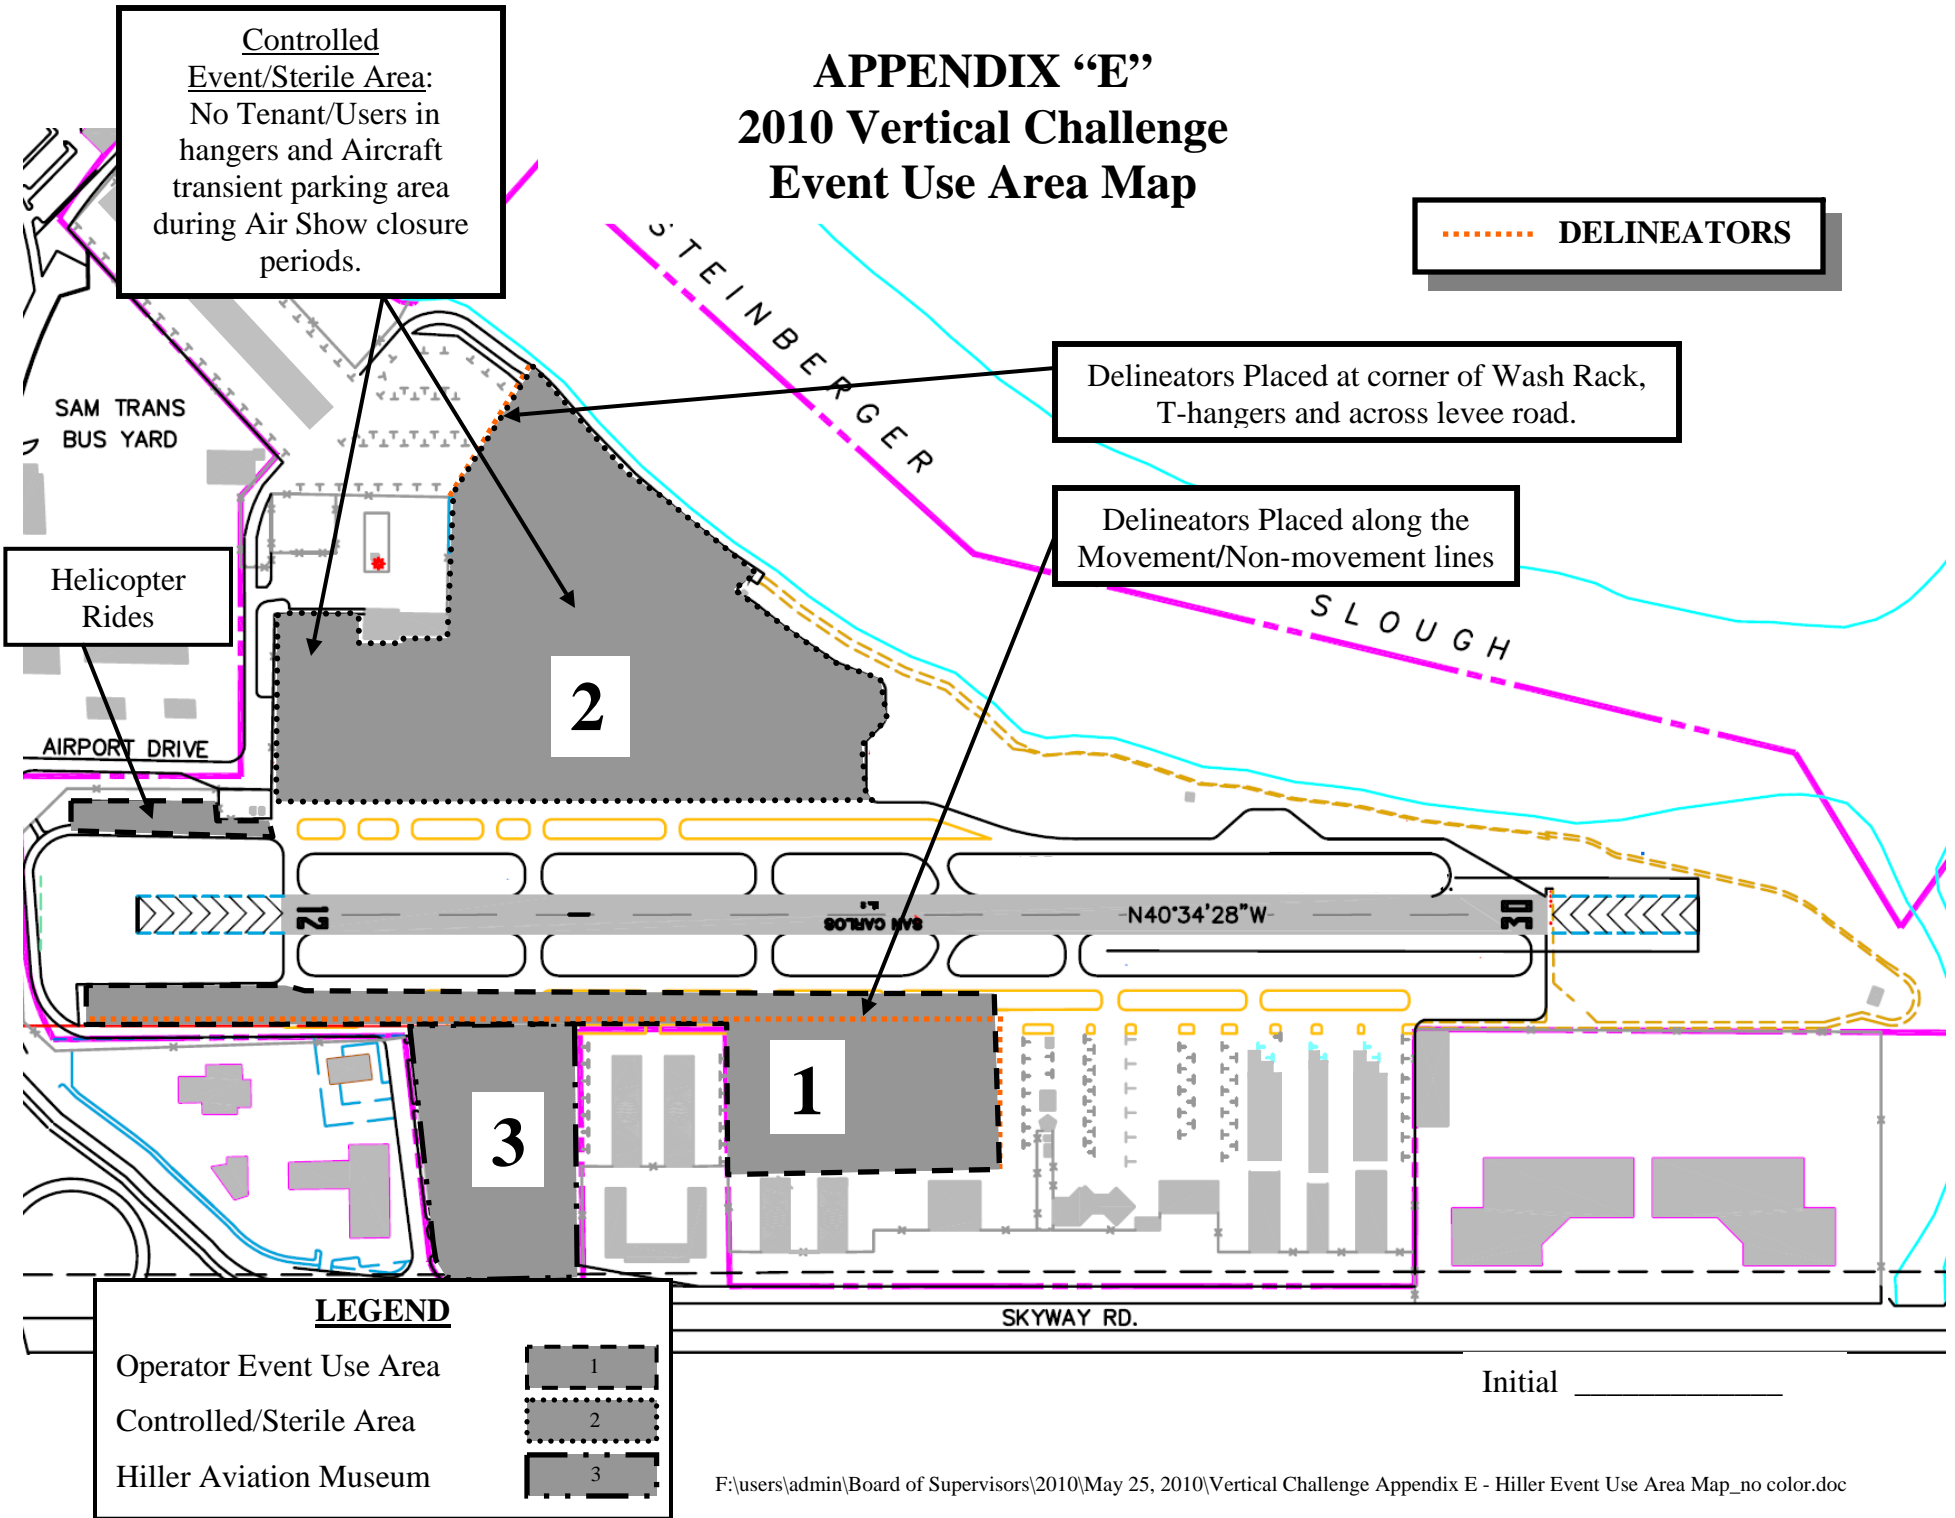

## 2010 Vertical Challenge Event Use Area Map

Controlled Event/Sterile Area:  
No Tenant/Users in hangers and Aircraft transient parking area during Air Show closure periods.

..... DELINEATORS

Delineators Placed at corner of Wash Rack, T-hangers and across levee road.

Delineators Placed along the Movement/Non-movement lines

Helicopter Rides

2

1

3

<b>LEGEND</b>	
Operator Event Use Area	
Controlled/Sterile Area	
Hiller Aviation Museum	

Initial \_\_\_\_\_