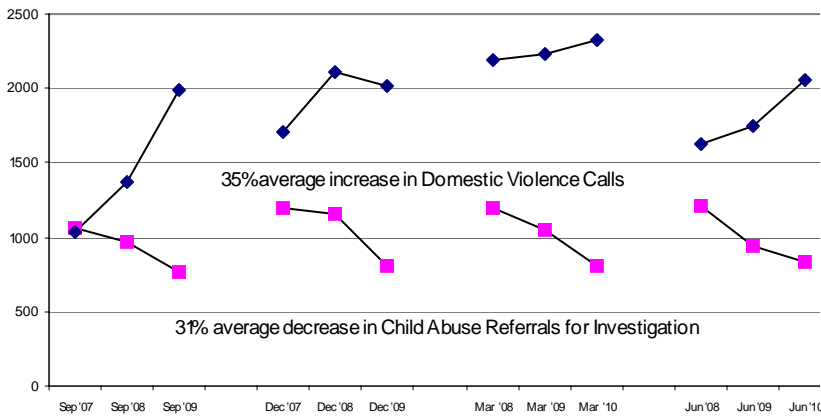

Economic Urgency Response Team—Economic Well Being Indicators

Domestic Violence & Child Abuse Referrals: FY 07/08 - FY 09/10

Children Referred for Investigation Domestic Violence Calls

SMC Foreclosures: FY Q3'07 - FY 09/10