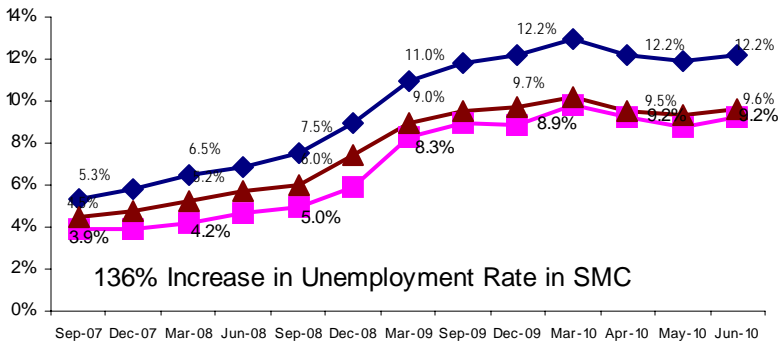

Economic Urgency Response Team—Economic Well Being Indicators

Domestic Violence & Child Abuse Referrals: FY 07/08 - FY 09/10

Children Referred for Investigation Domestic Violence Calls

SMC Foreclosures: FY Q3'07 - FY 09/10

Other SMC Cities Redwood City San Mateo South San Francisco East Palo Alto Daly City

Unemployment Rate: FY 07/08 - FY 09/10

Not Seasonally Adjusted

State SMC National

PeninsulaWorks Service Access: FY 07/08 - FY 09/10