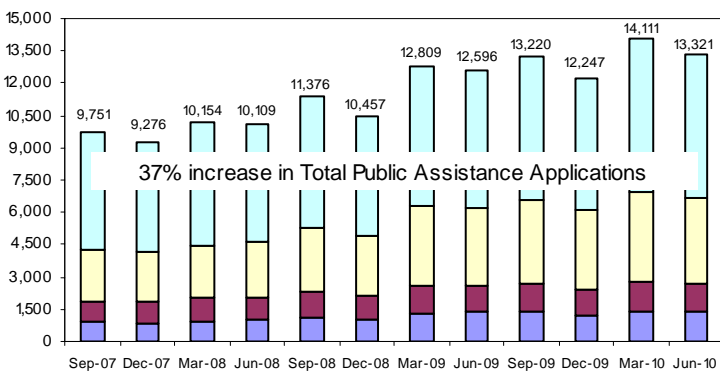

Public Assistance Applications: FY 07/08 - FY 09/10

General Assistance CalWORKs Food Stamps Medi-Cal