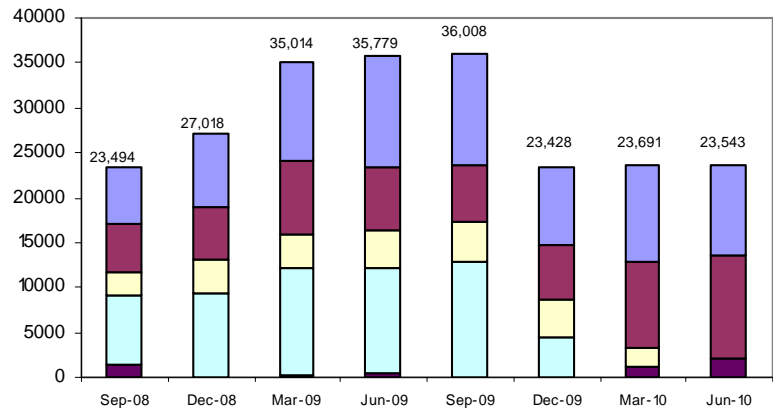

PeninsulaWorks Service Access: FY 07/08 - FY 09/10

Unknown San Carlos Redwood City Menlo Park Daly City