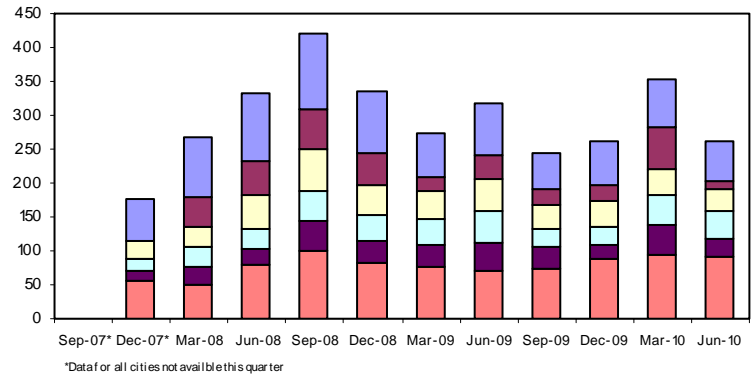

Economic Urgency Response Team—Economic Well Being Indicators

Domestic Violence & Child Abuse Referrals: FY 07/08 - FY 09/10

Children Referred for Investigation Domestic Violence Calls

SMC Foreclosures: FY Q3'07 - FY 09/10

Other SMC Cities Redwood City San Mateo South San Francisco East Palo Alto Daly City

Unemployment Rate: FY 07/08 - FY 09/10

Not Seasonally Adjusted

State SMC National

PeninsulaWorks Service Access: FY 07/08 - FY 09/10