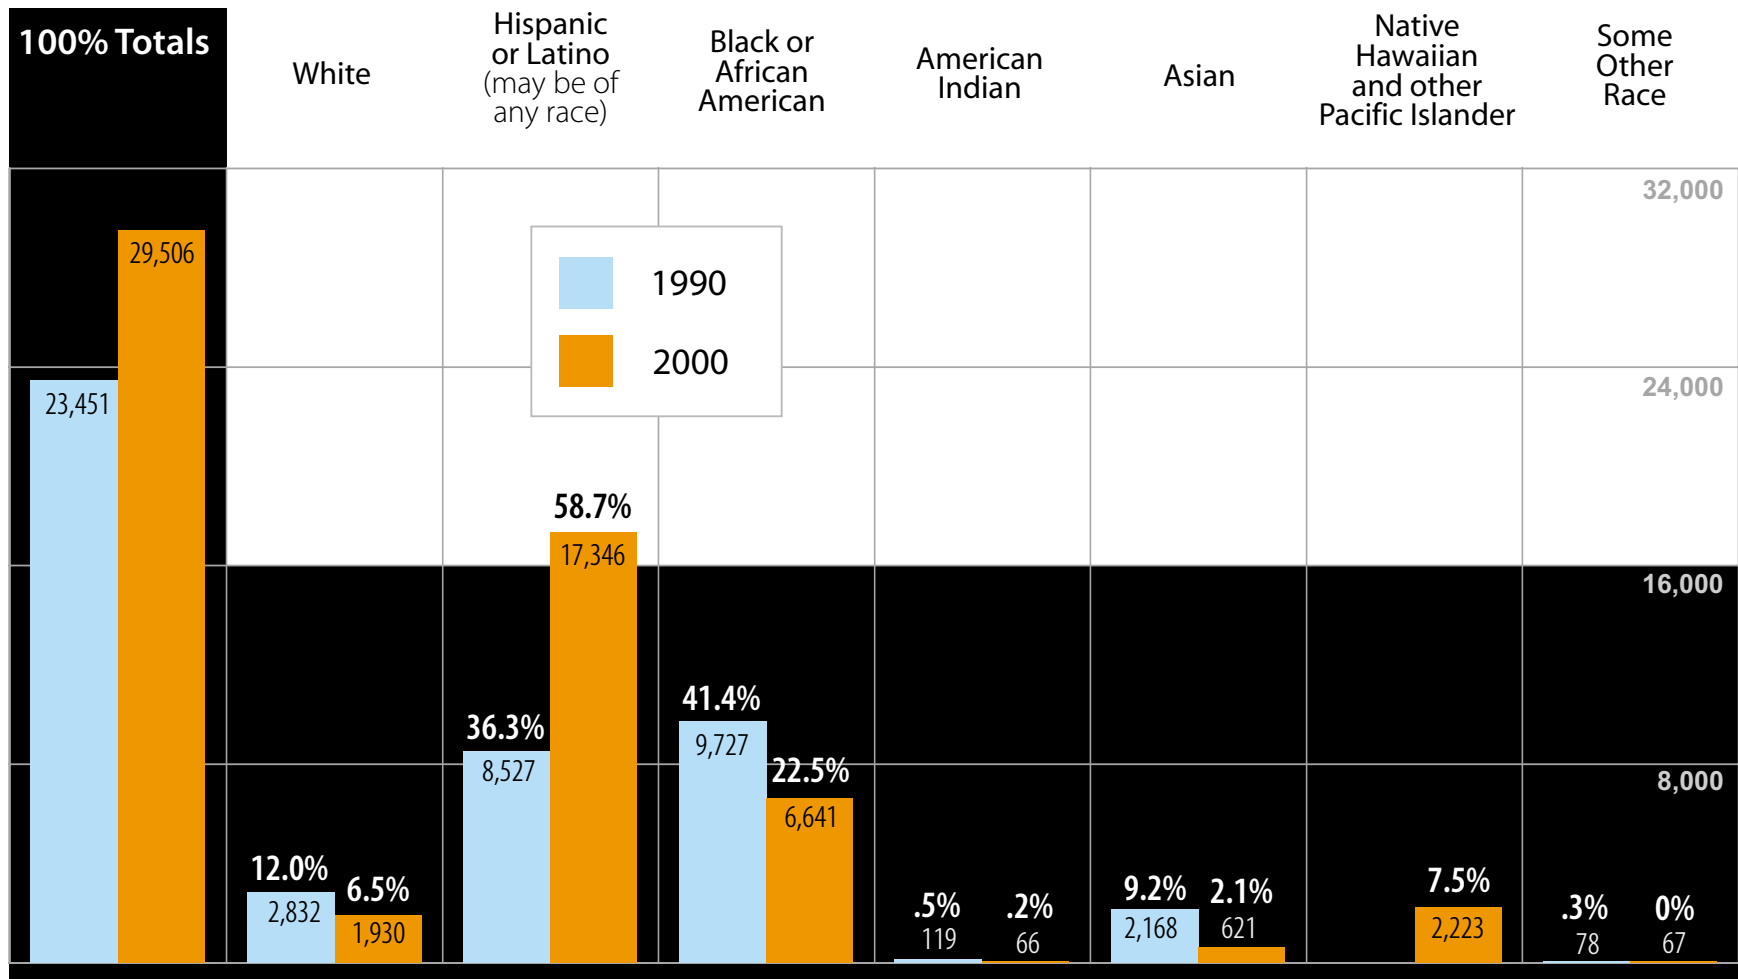

Population by Race and Hispanic or Latino Origin
San Mateo County

**Population by Race and Hispanic or Latino Origin
Atherton**

Population by Race and Hispanic or Latino Origin
Belmont

Population by Race and Hispanic or Latino Origin
Brisbane

Population by Race and Hispanic or Latino Origin
Burlingame

Population by Race and Hispanic or Latino Origin
Colma

Population by Race and Hispanic or Latino Origin
Daly City

Population by Race and Hispanic or Latino Origin
East Palo Alto

**Population by Race and Hispanic or Latino Origin
Foster City**

Population by Race and Hispanic or Latino Origin
Half Moon Bay

Population by Race and Hispanic or Latino Origin
Hillsborough

Population by Race and Hispanic or Latino Origin
Millbrae

**Population by Race and Hispanic or Latino Origin
Pacifica**

Population by Race and Hispanic or Latino Origin
Portola Valley

Population by Race and Hispanic or Latino Origin
Redwood City

Population by Race and Hispanic or Latino Origin
San Bruno