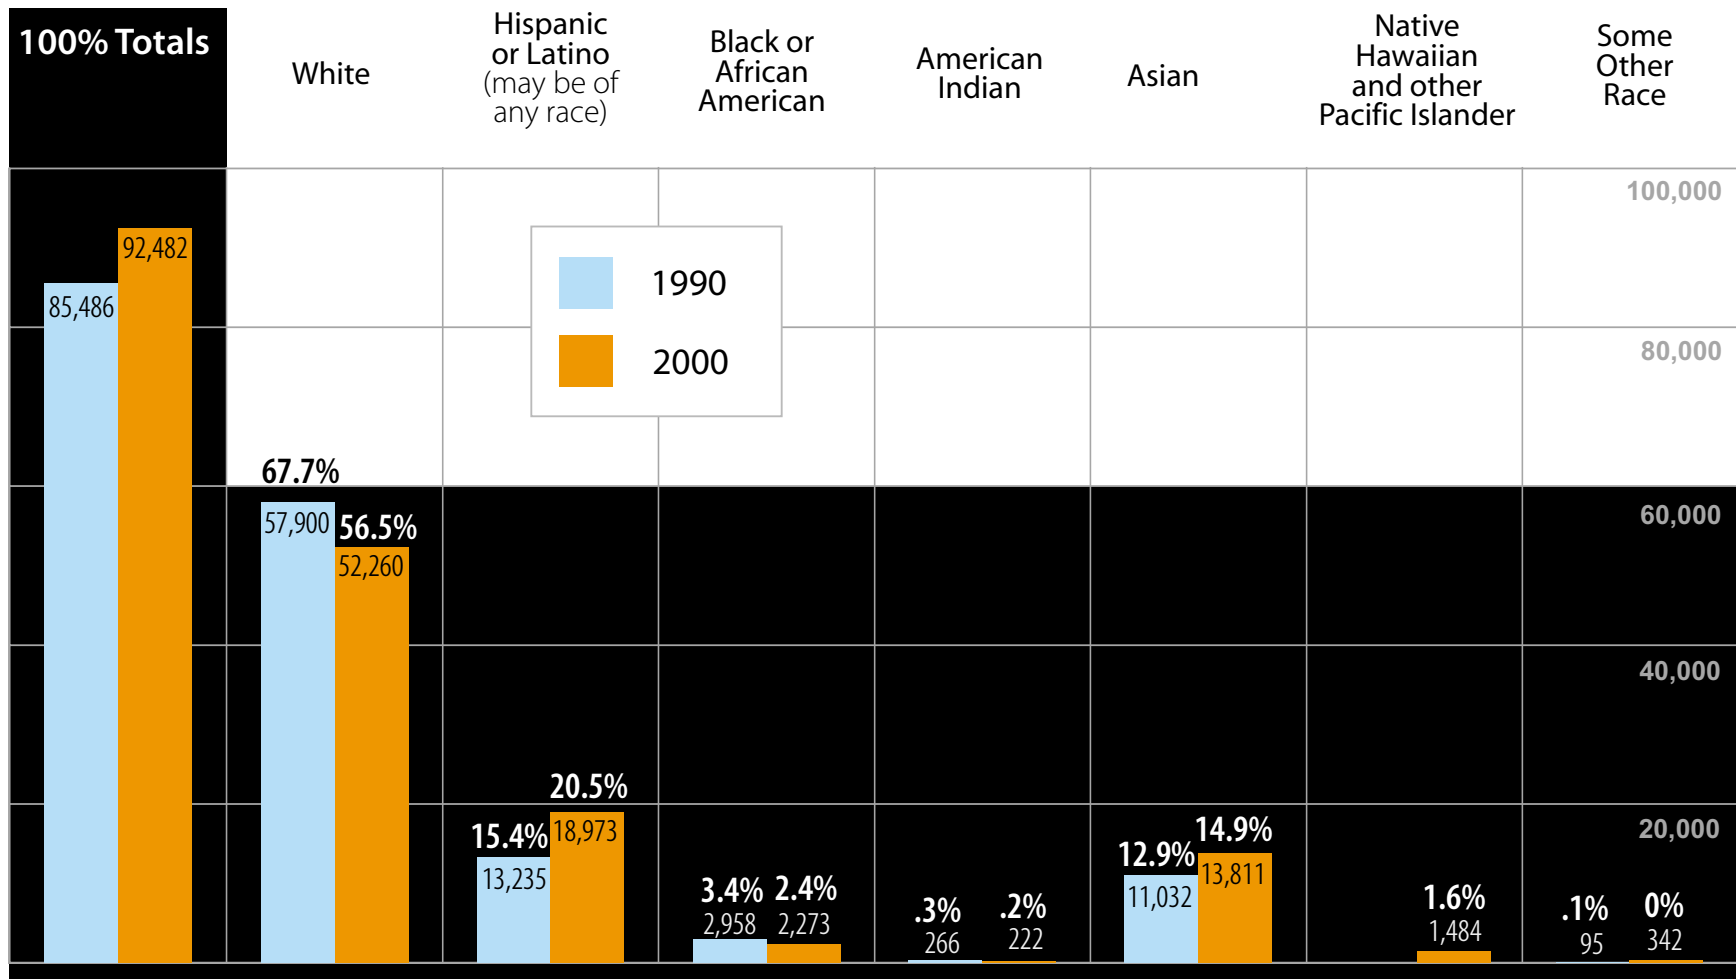

Population by Race and Hispanic or Latino Origin
San Mateo