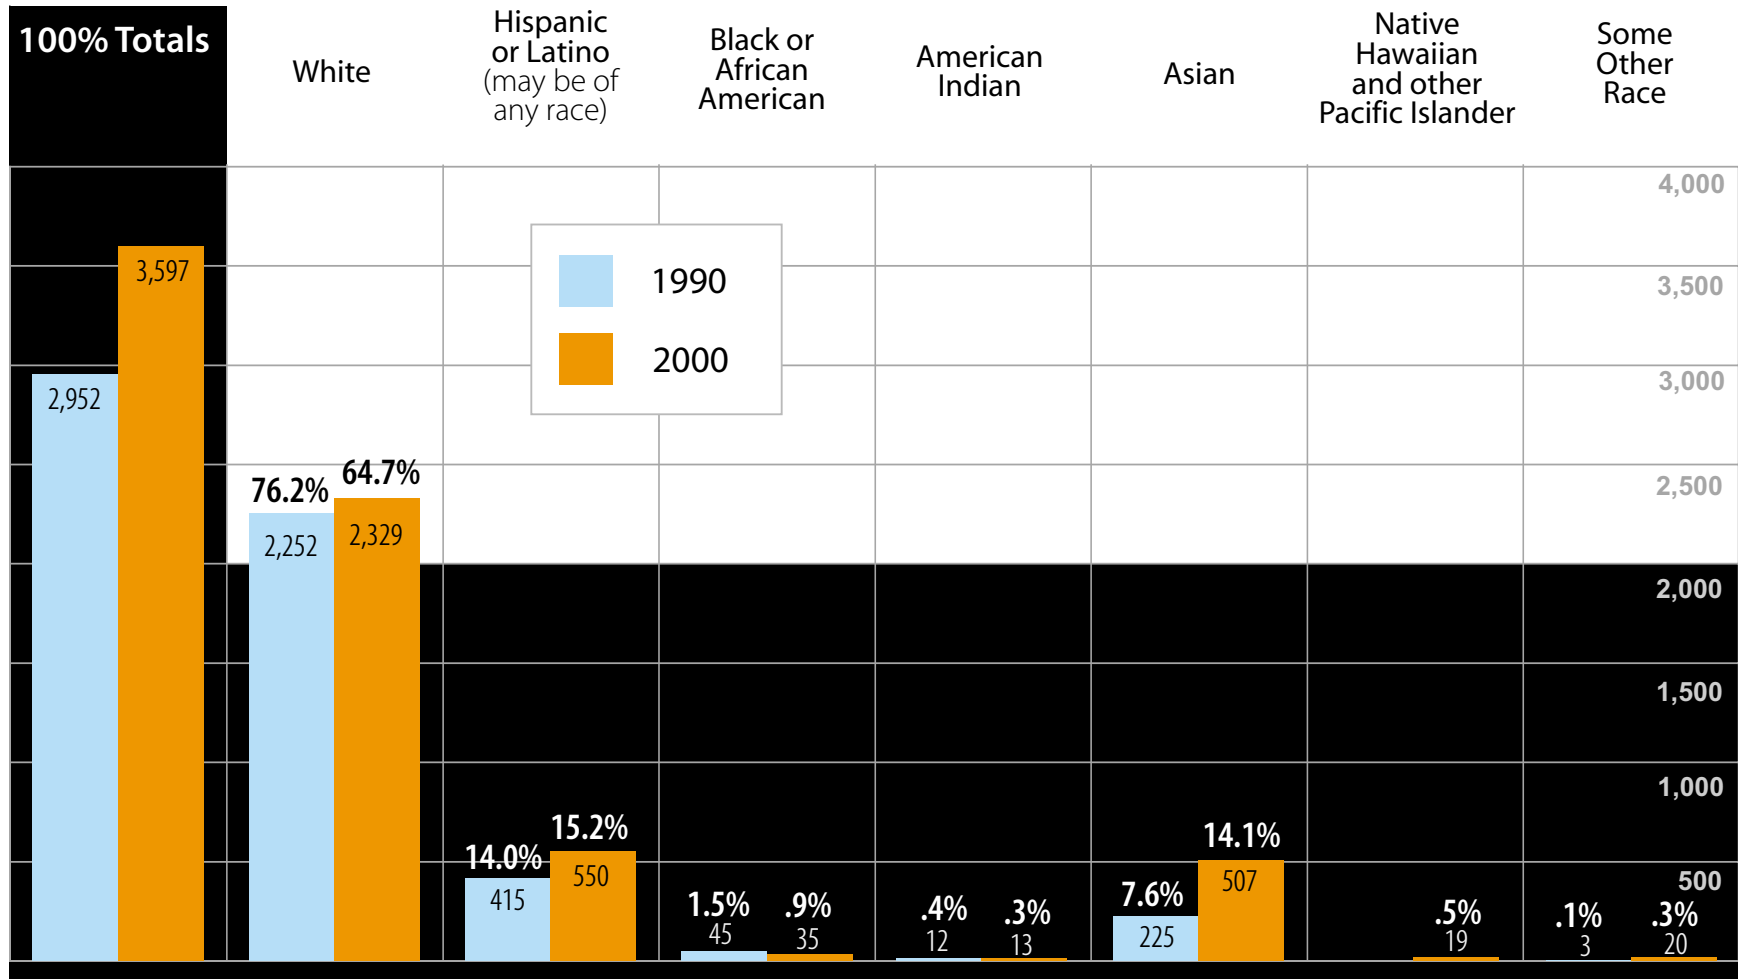

Population by Race and Hispanic or Latino Origin
San Mateo County

**Population by Race and Hispanic or Latino Origin
Atherton**

Population by Race and Hispanic or Latino Origin
Belmont

Population by Race and Hispanic or Latino Origin
Brisbane

Population by Race and Hispanic or Latino Origin
Burlingame

Population by Race and Hispanic or Latino Origin
Colma

Population by Race and Hispanic or Latino Origin
Daly City

Population by Race and Hispanic or Latino Origin
East Palo Alto

**Population by Race and Hispanic or Latino Origin
Foster City**

Population by Race and Hispanic or Latino Origin
Half Moon Bay

Population by Race and Hispanic or Latino Origin
Hillsborough

Population by Race and Hispanic or Latino Origin
Millbrae

**Population by Race and Hispanic or Latino Origin
Pacifica**

Population by Race and Hispanic or Latino Origin
Portola Valley

Population by Race and Hispanic or Latino Origin
Redwood City

Population by Race and Hispanic or Latino Origin
San Bruno