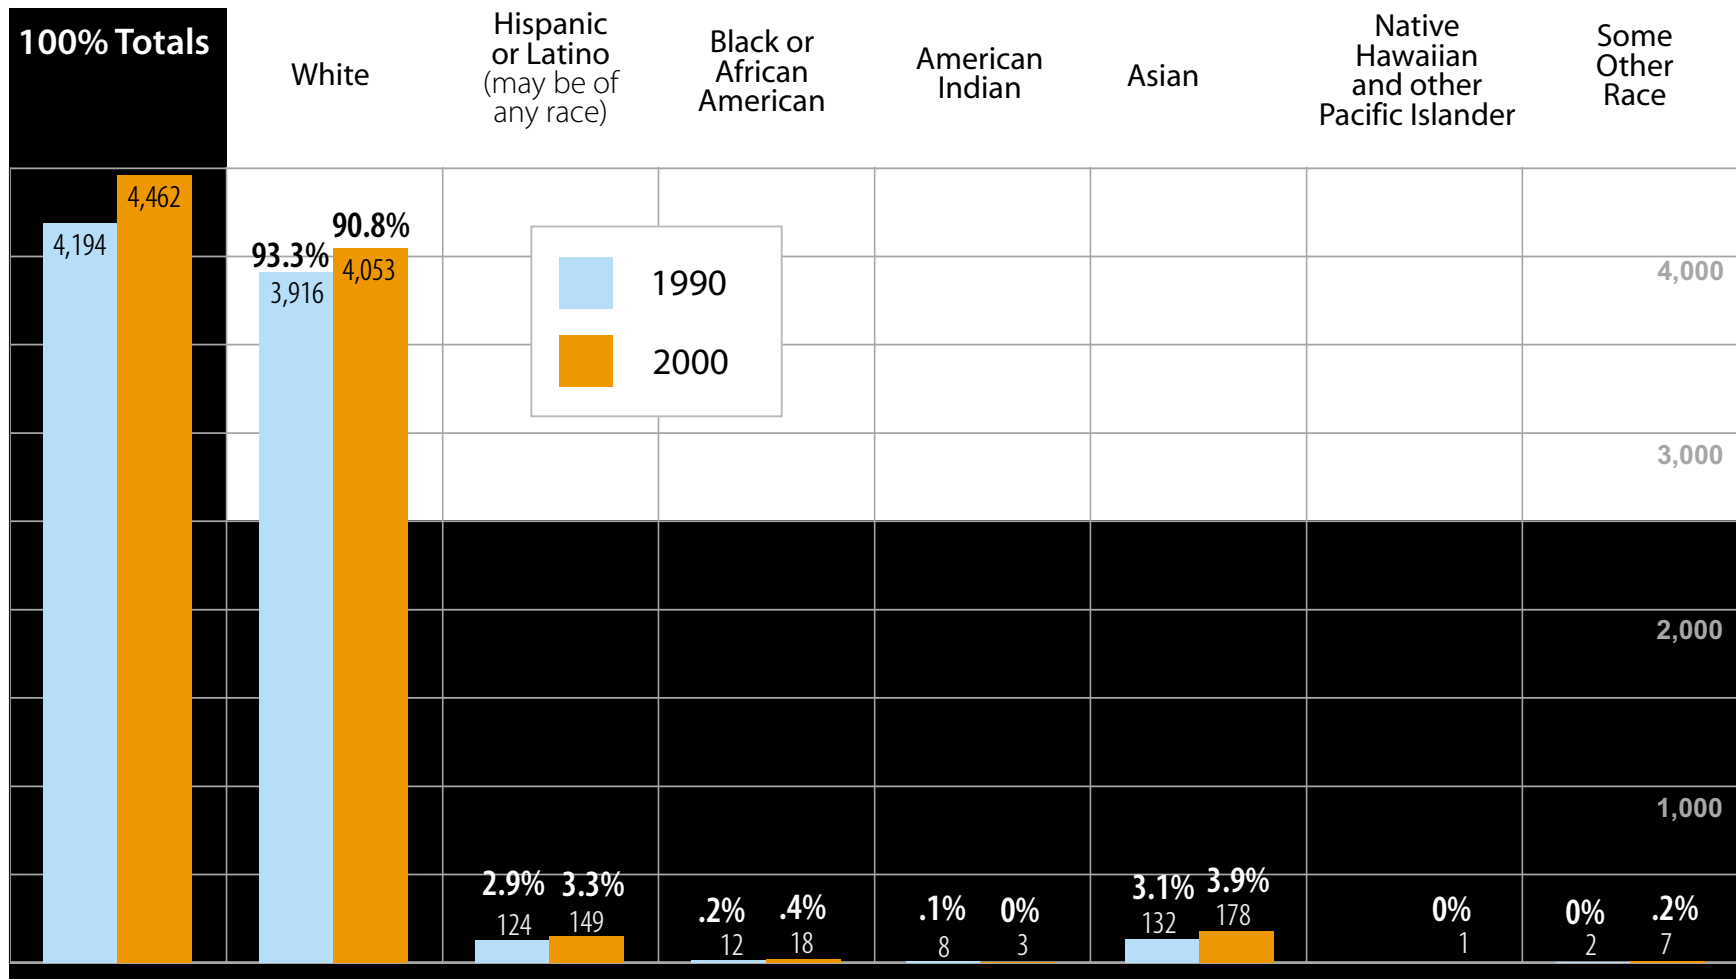

Population by Race and Hispanic or Latino Origin
San Mateo County

**Population by Race and Hispanic or Latino Origin
Atherton**

Population by Race and Hispanic or Latino Origin
Belmont

Population by Race and Hispanic or Latino Origin
Brisbane

Population by Race and Hispanic or Latino Origin
Burlingame

Population by Race and Hispanic or Latino Origin
Colma

Population by Race and Hispanic or Latino Origin
Daly City

Population by Race and Hispanic or Latino Origin
East Palo Alto

**Population by Race and Hispanic or Latino Origin
Foster City**

Population by Race and Hispanic or Latino Origin
Half Moon Bay

Population by Race and Hispanic or Latino Origin
Hillsborough

Population by Race and Hispanic or Latino Origin
Millbrae

**Population by Race and Hispanic or Latino Origin
Pacifica**

Population by Race and Hispanic or Latino Origin
Portola Valley

Population by Race and Hispanic or Latino Origin
Redwood City

Population by Race and Hispanic or Latino Origin
San Bruno