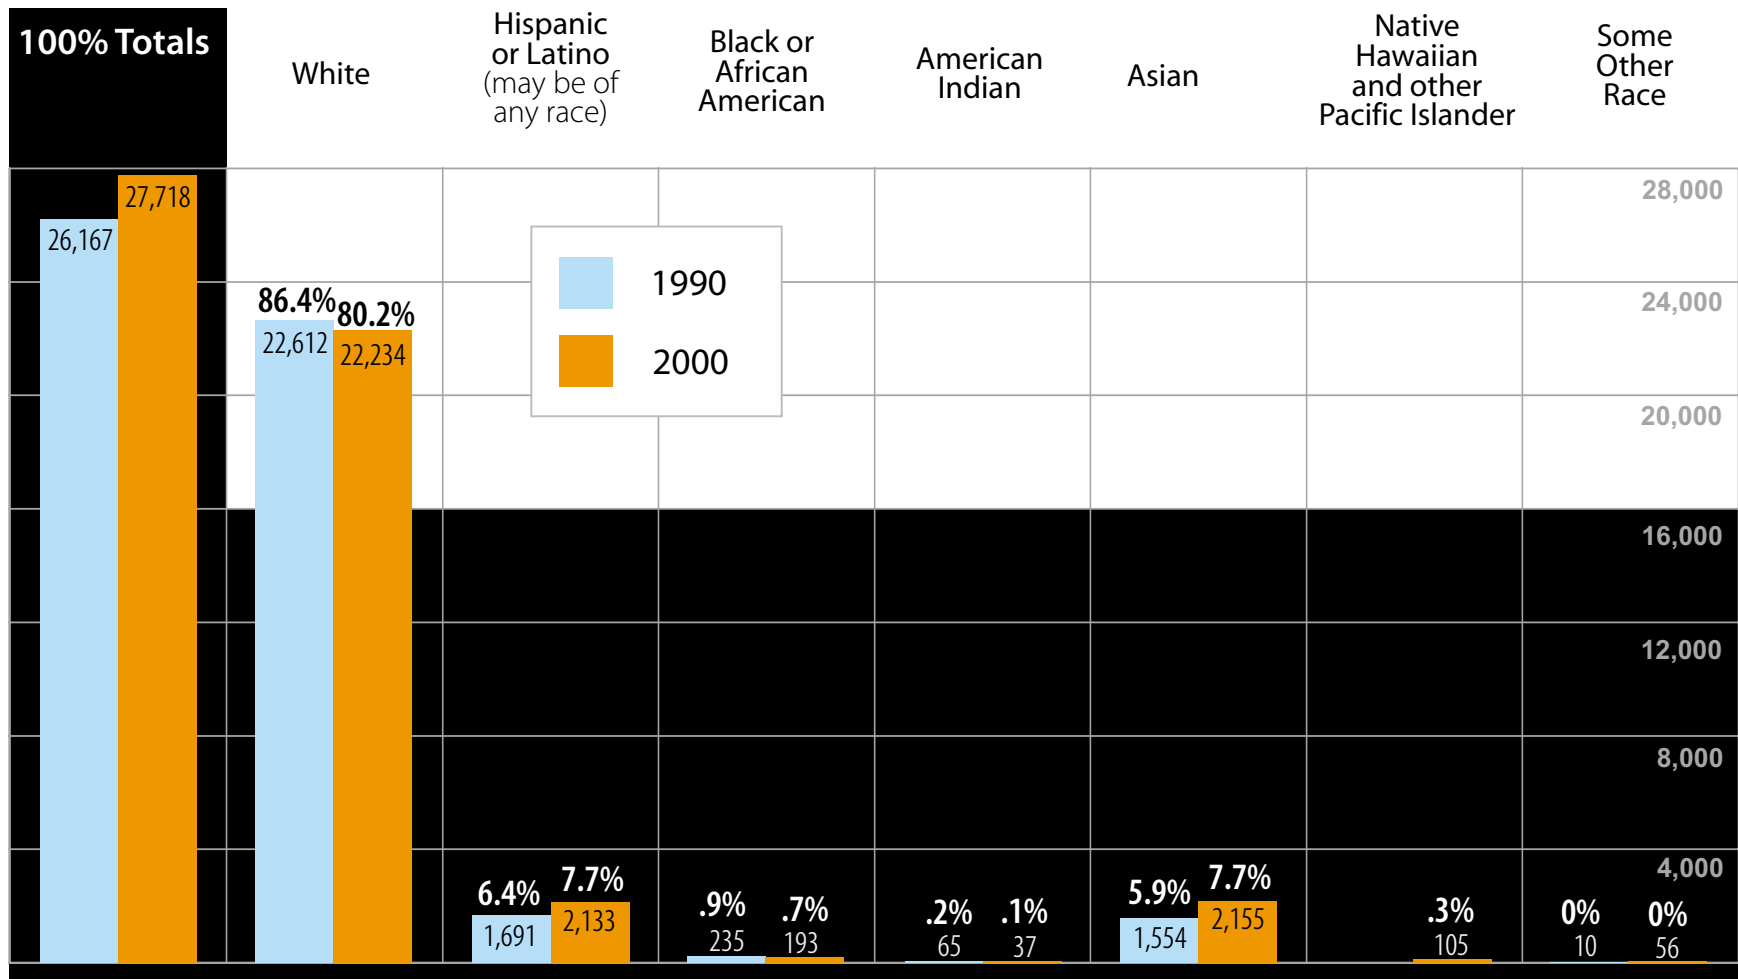

Population by Race and Hispanic or Latino Origin
San Carlos