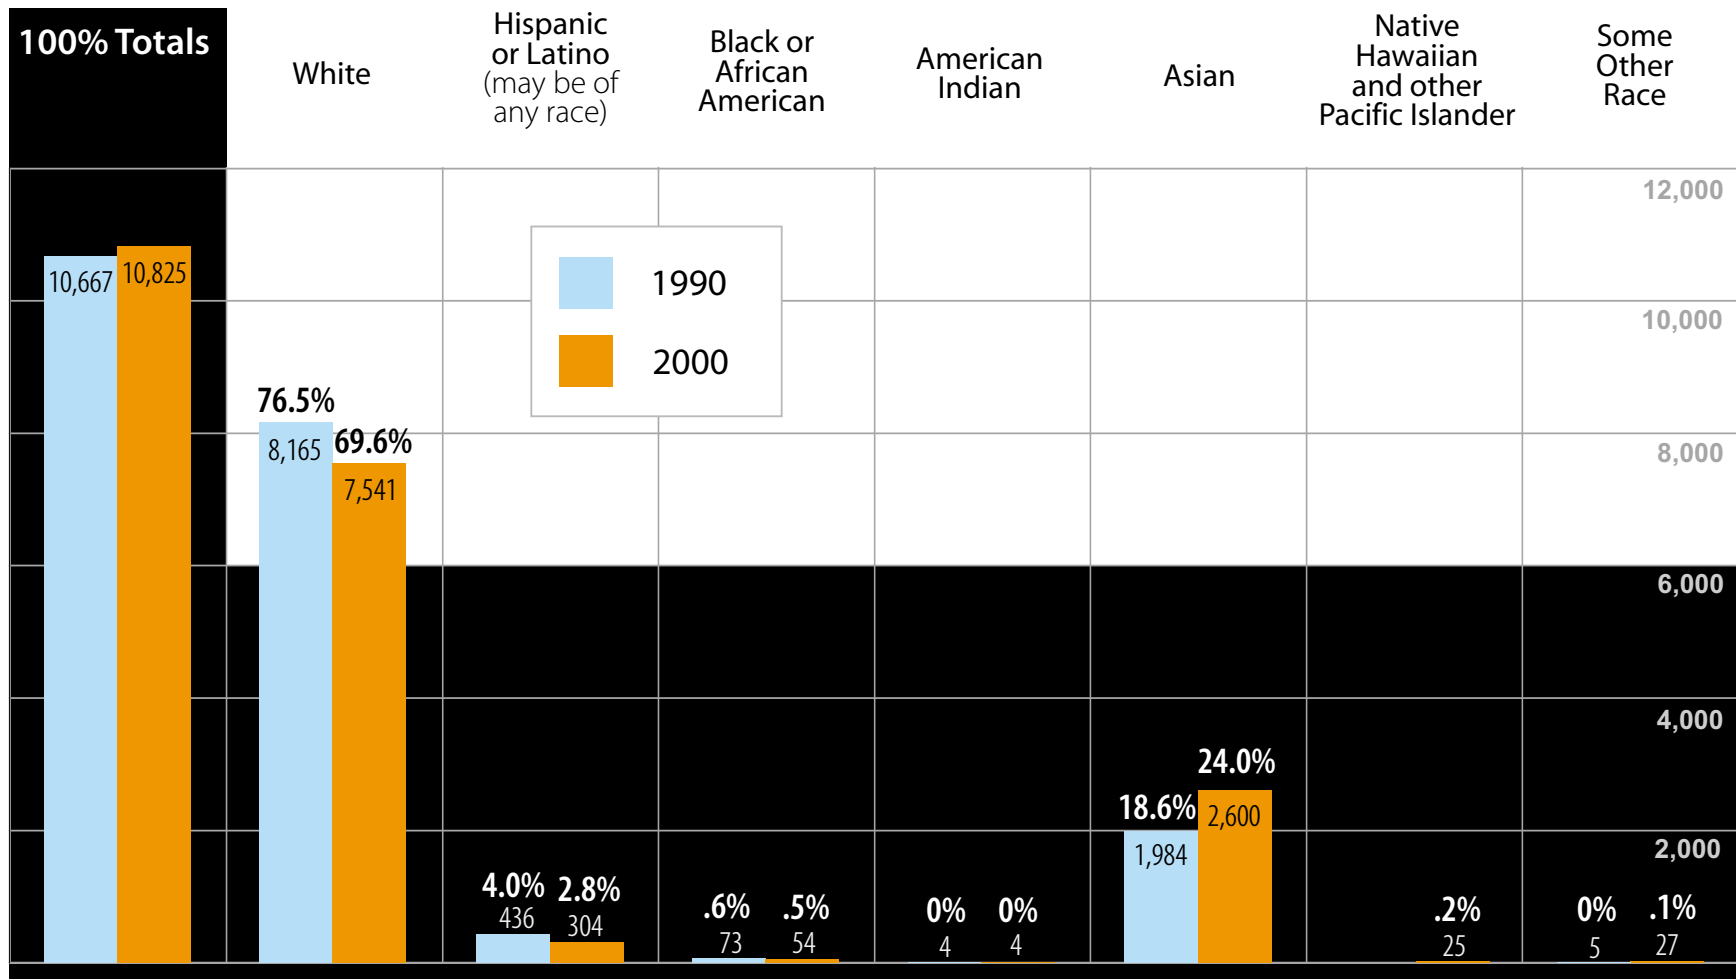

Population by Race and Hispanic or Latino Origin
San Mateo County

**Population by Race and Hispanic or Latino Origin
Atherton**

Population by Race and Hispanic or Latino Origin
Belmont

Population by Race and Hispanic or Latino Origin
Brisbane

Population by Race and Hispanic or Latino Origin
Burlingame

Population by Race and Hispanic or Latino Origin
Colma

Population by Race and Hispanic or Latino Origin
Daly City

Population by Race and Hispanic or Latino Origin
East Palo Alto

**Population by Race and Hispanic or Latino Origin
Foster City**

Population by Race and Hispanic or Latino Origin
Half Moon Bay

Population by Race and Hispanic or Latino Origin
Hillsborough

Population by Race and Hispanic or Latino Origin
Millbrae

**Population by Race and Hispanic or Latino Origin
Pacifica**

Population by Race and Hispanic or Latino Origin
Portola Valley

Population by Race and Hispanic or Latino Origin
Redwood City

Population by Race and Hispanic or Latino Origin
San Bruno