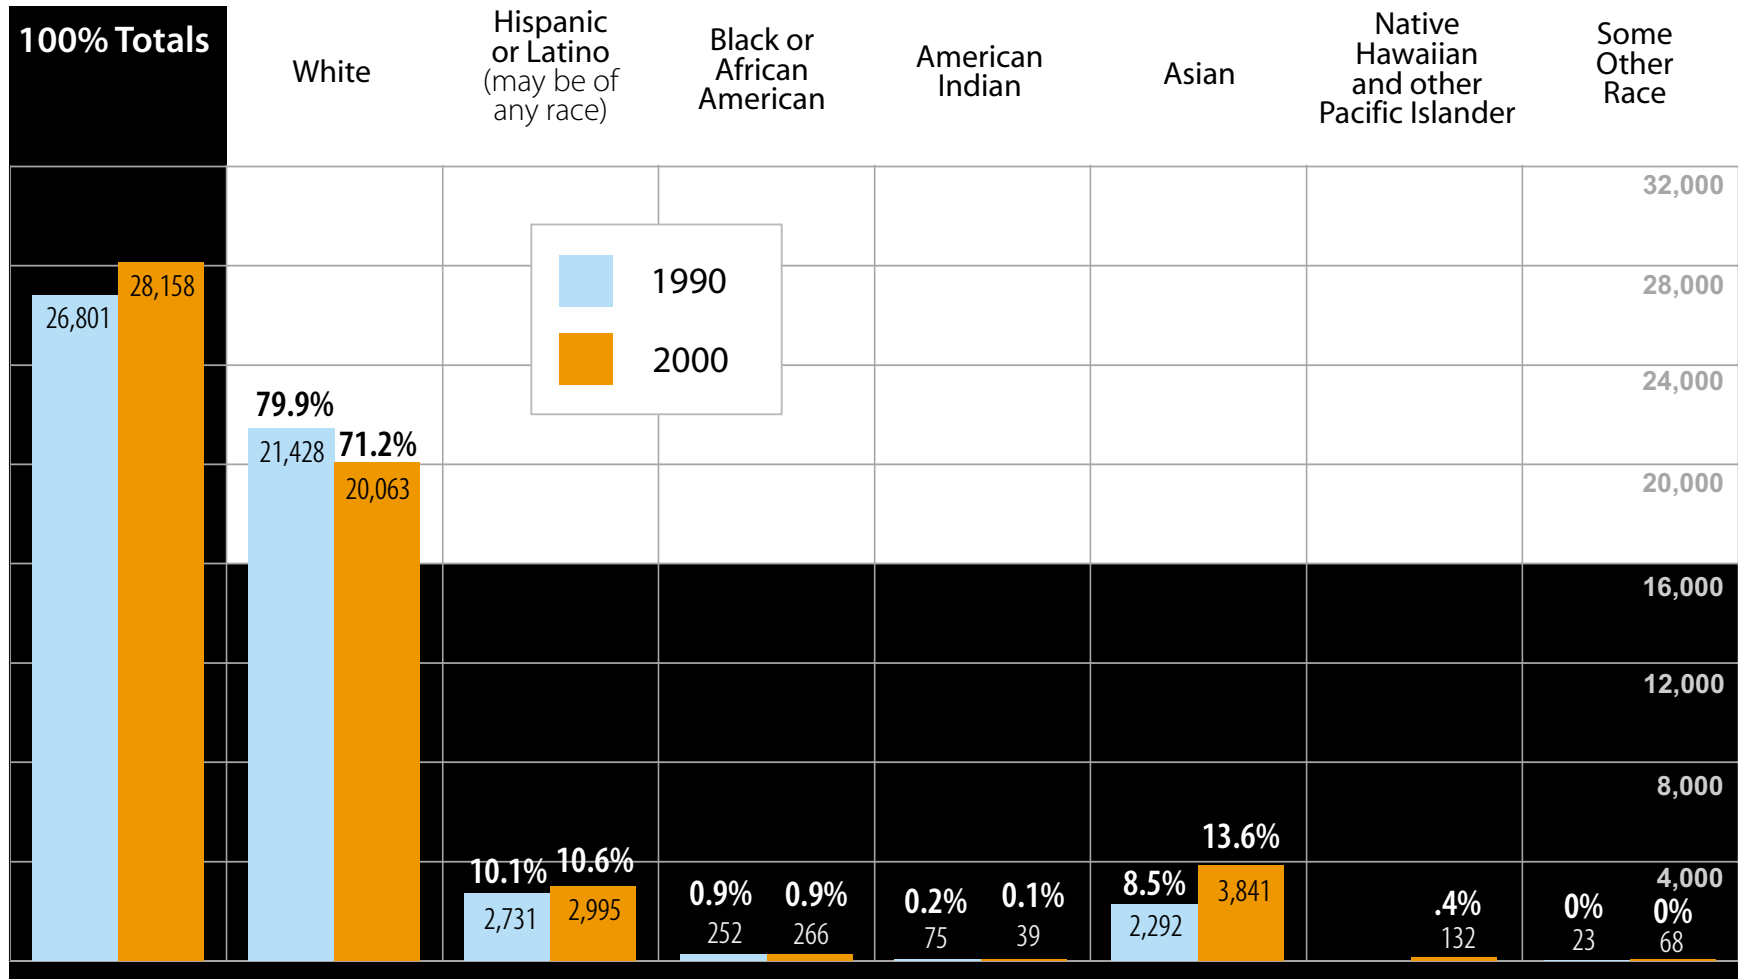

Population by Race and Hispanic or Latino Origin
San Mateo County

**Population by Race and Hispanic or Latino Origin
Atherton**

Population by Race and Hispanic or Latino Origin
Belmont

Population by Race and Hispanic or Latino Origin
Brisbane

Population by Race and Hispanic or Latino Origin
Burlingame

Population by Race and Hispanic or Latino Origin
Colma

Population by Race and Hispanic or Latino Origin
Daly City

Population by Race and Hispanic or Latino Origin
East Palo Alto

**Population by Race and Hispanic or Latino Origin
Foster City**

Population by Race and Hispanic or Latino Origin
Half Moon Bay

Population by Race and Hispanic or Latino Origin
Hillsborough

Population by Race and Hispanic or Latino Origin
Millbrae

**Population by Race and Hispanic or Latino Origin
Pacifica**

Population by Race and Hispanic or Latino Origin
Portola Valley

Population by Race and Hispanic or Latino Origin
Redwood City

Population by Race and Hispanic or Latino Origin
San Bruno