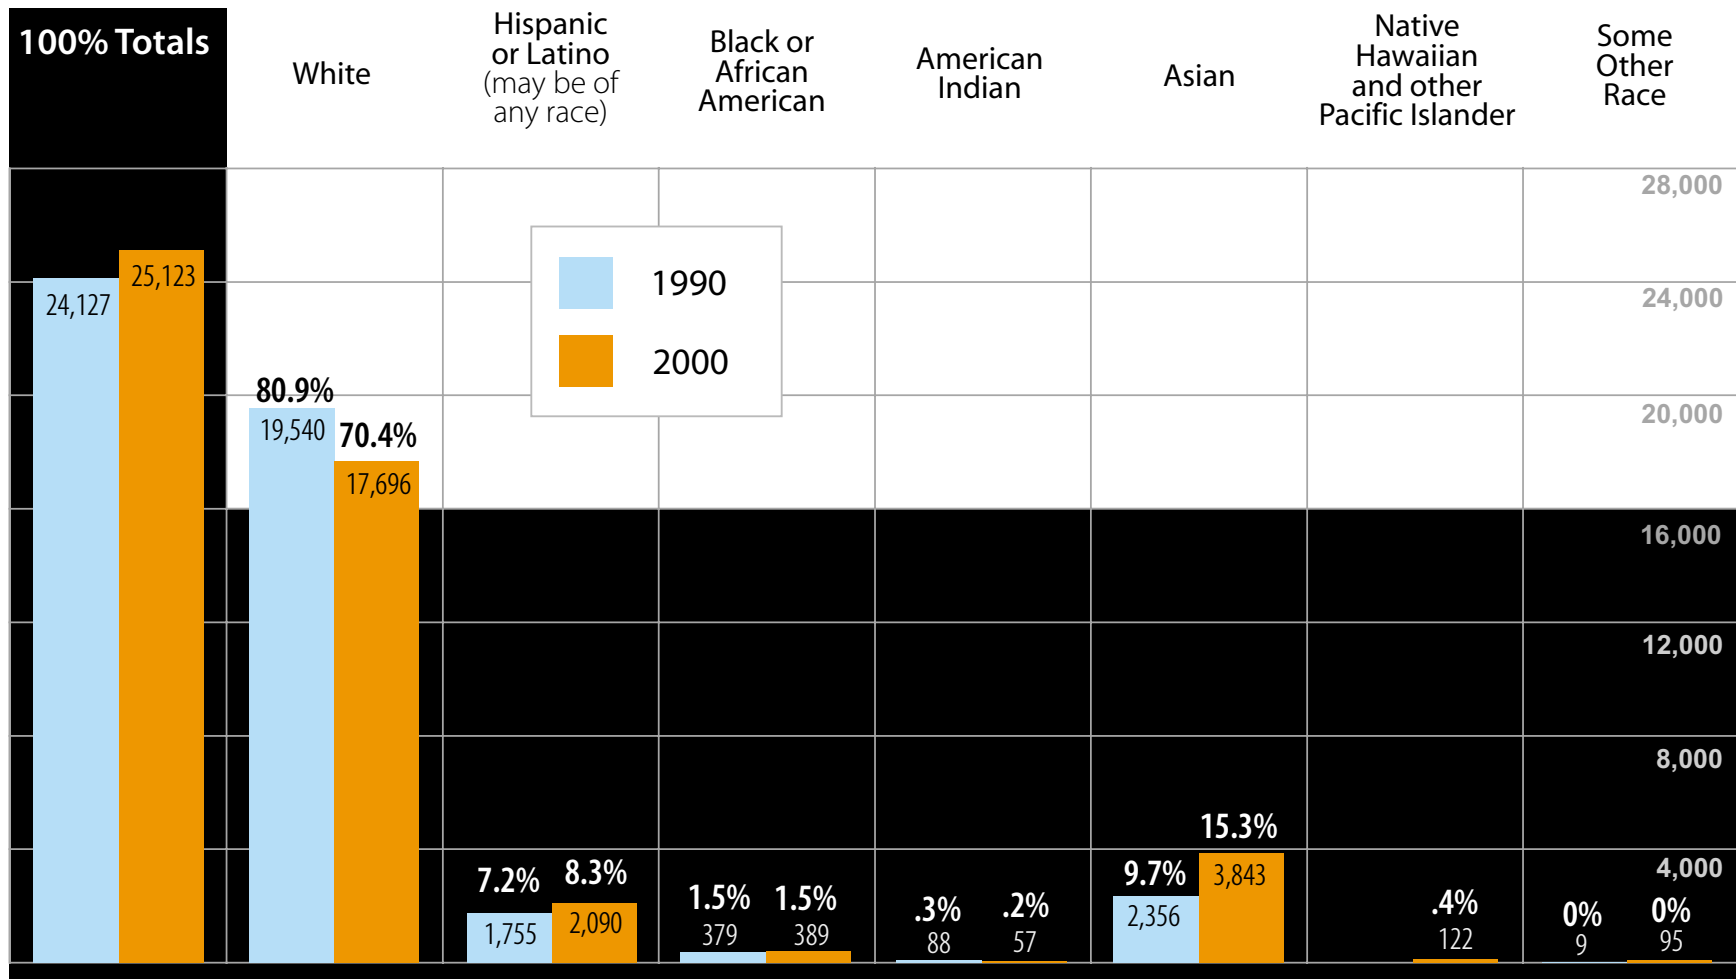

Population by Race and Hispanic or Latino Origin
San Mateo County

**Population by Race and Hispanic or Latino Origin
Atherton**

Population by Race and Hispanic or Latino Origin
Belmont

Population by Race and Hispanic or Latino Origin
Brisbane

Population by Race and Hispanic or Latino Origin
Burlingame

Population by Race and Hispanic or Latino Origin
Colma

Population by Race and Hispanic or Latino Origin
Daly City

Population by Race and Hispanic or Latino Origin
East Palo Alto

**Population by Race and Hispanic or Latino Origin
Foster City**

Population by Race and Hispanic or Latino Origin
Half Moon Bay

Population by Race and Hispanic or Latino Origin
Hillsborough

Population by Race and Hispanic or Latino Origin
Millbrae

**Population by Race and Hispanic or Latino Origin
Pacifica**

Population by Race and Hispanic or Latino Origin
Portola Valley

Population by Race and Hispanic or Latino Origin
Redwood City

Population by Race and Hispanic or Latino Origin
San Bruno