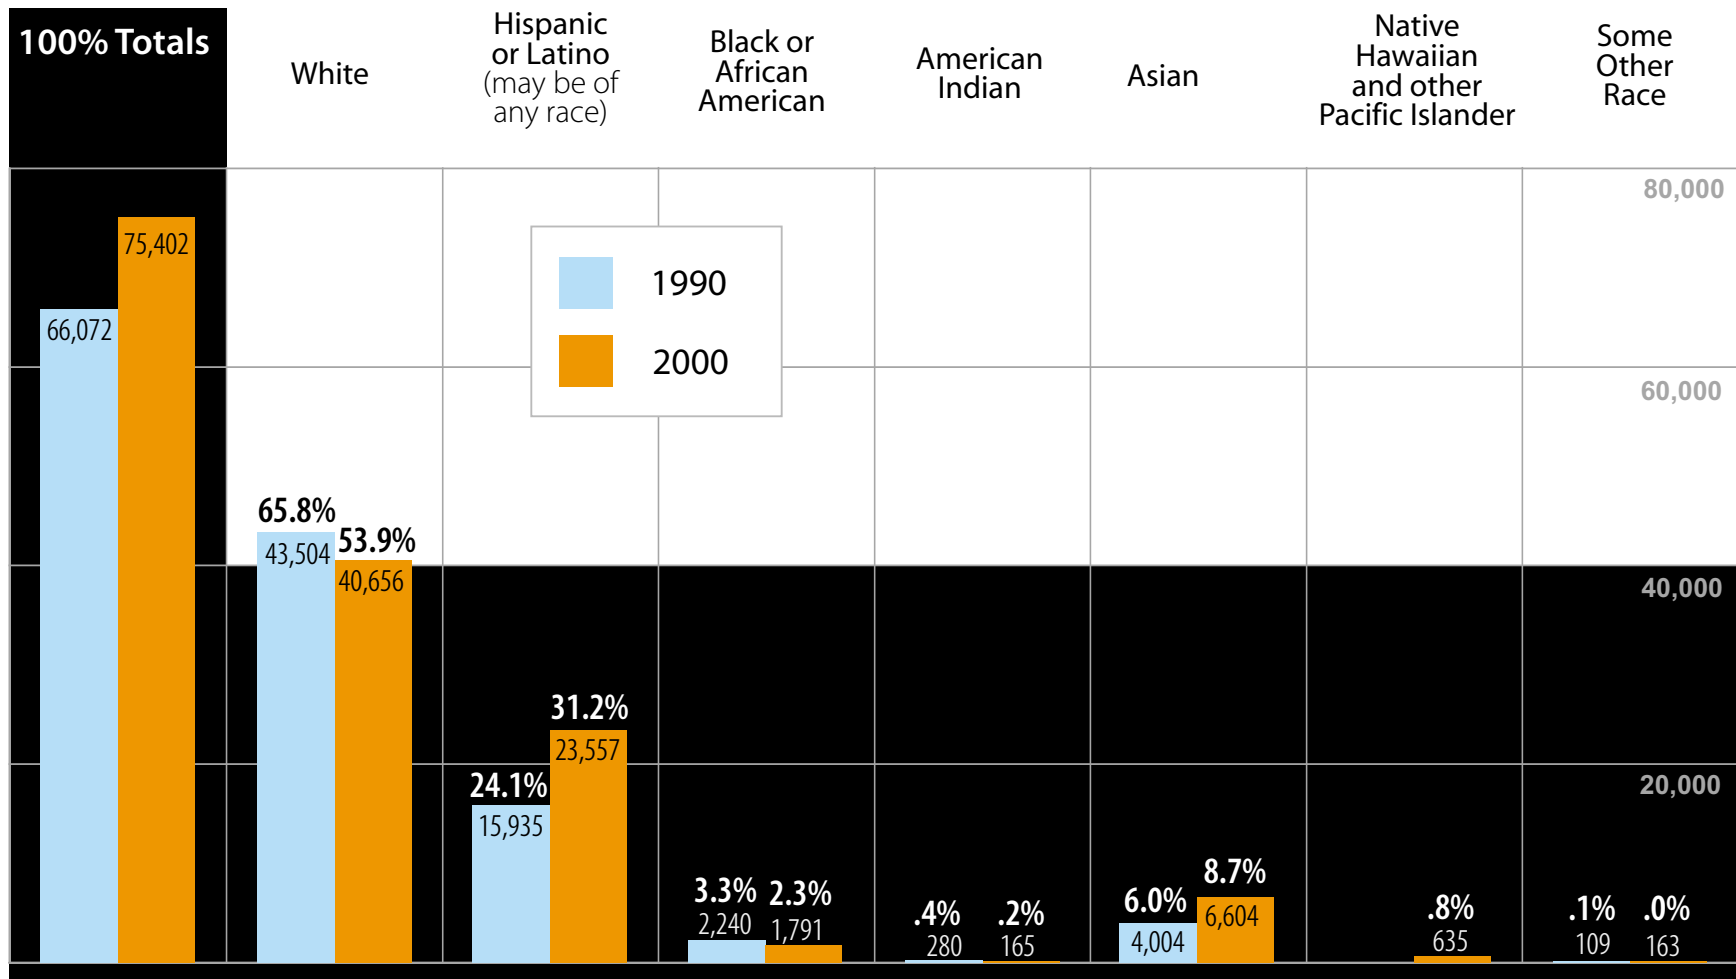

Population by Race and Hispanic or Latino Origin
San Mateo County

**Population by Race and Hispanic or Latino Origin
Atherton**

Population by Race and Hispanic or Latino Origin
Belmont

Population by Race and Hispanic or Latino Origin
Brisbane

Population by Race and Hispanic or Latino Origin
Burlingame

Population by Race and Hispanic or Latino Origin
Colma

Population by Race and Hispanic or Latino Origin
Daly City

Population by Race and Hispanic or Latino Origin
East Palo Alto

**Population by Race and Hispanic or Latino Origin
Foster City**

Population by Race and Hispanic or Latino Origin
Half Moon Bay

Population by Race and Hispanic or Latino Origin
Hillsborough

Population by Race and Hispanic or Latino Origin
Millbrae

**Population by Race and Hispanic or Latino Origin
Pacifica**

Population by Race and Hispanic or Latino Origin
Portola Valley

Population by Race and Hispanic or Latino Origin
Redwood City

Population by Race and Hispanic or Latino Origin
San Bruno