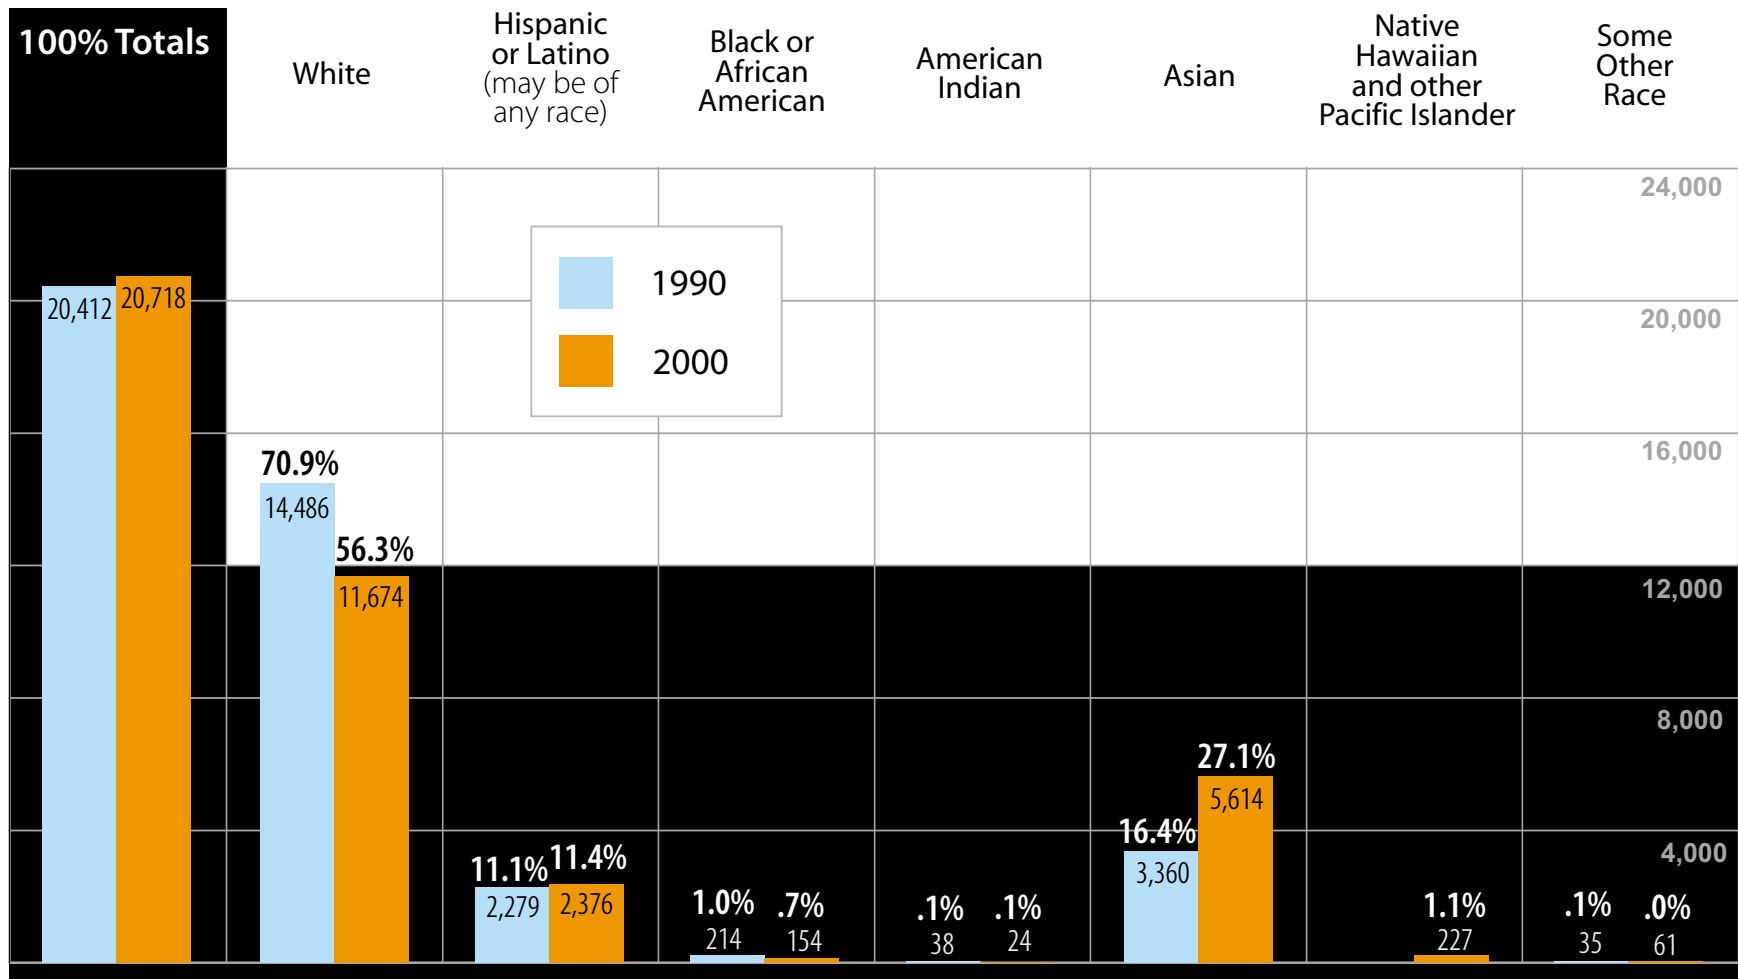

Population by Race and Hispanic or Latino Origin
San Mateo County

**Population by Race and Hispanic or Latino Origin
Atherton**

Population by Race and Hispanic or Latino Origin
Belmont

Population by Race and Hispanic or Latino Origin
Brisbane

Population by Race and Hispanic or Latino Origin
Burlingame

Population by Race and Hispanic or Latino Origin
Colma

Population by Race and Hispanic or Latino Origin
Daly City

Population by Race and Hispanic or Latino Origin
East Palo Alto

**Population by Race and Hispanic or Latino Origin
Foster City**

Population by Race and Hispanic or Latino Origin
Half Moon Bay

Population by Race and Hispanic or Latino Origin
Hillsborough

Population by Race and Hispanic or Latino Origin
Millbrae

**Population by Race and Hispanic or Latino Origin
Pacifica**

Population by Race and Hispanic or Latino Origin
Portola Valley

Population by Race and Hispanic or Latino Origin
Redwood City

Population by Race and Hispanic or Latino Origin
San Bruno