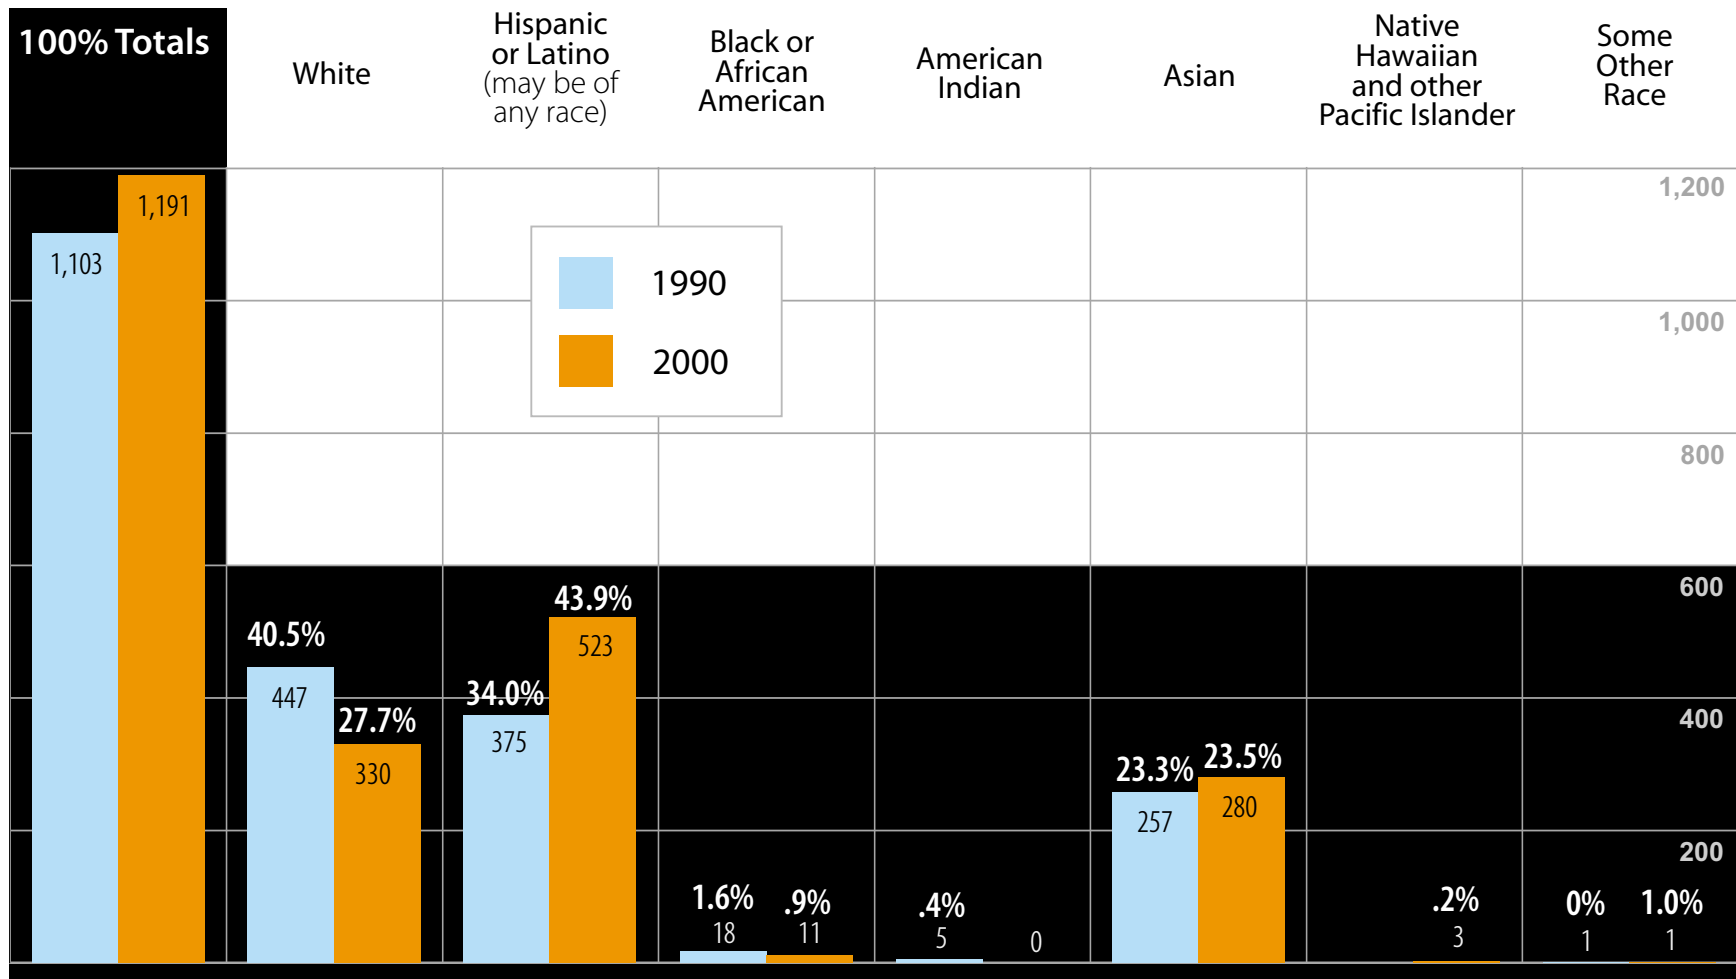

Population by Race and Hispanic or Latino Origin
San Mateo County

**Population by Race and Hispanic or Latino Origin
Atherton**

Population by Race and Hispanic or Latino Origin
Belmont

Population by Race and Hispanic or Latino Origin
Brisbane

Population by Race and Hispanic or Latino Origin
Burlingame

Population by Race and Hispanic or Latino Origin
Colma

Population by Race and Hispanic or Latino Origin
Daly City

Population by Race and Hispanic or Latino Origin
East Palo Alto

**Population by Race and Hispanic or Latino Origin
Foster City**

Population by Race and Hispanic or Latino Origin
Half Moon Bay

Population by Race and Hispanic or Latino Origin
Hillsborough

Population by Race and Hispanic or Latino Origin
Millbrae

**Population by Race and Hispanic or Latino Origin
Pacifica**

Population by Race and Hispanic or Latino Origin
Portola Valley

Population by Race and Hispanic or Latino Origin
Redwood City

Population by Race and Hispanic or Latino Origin
San Bruno