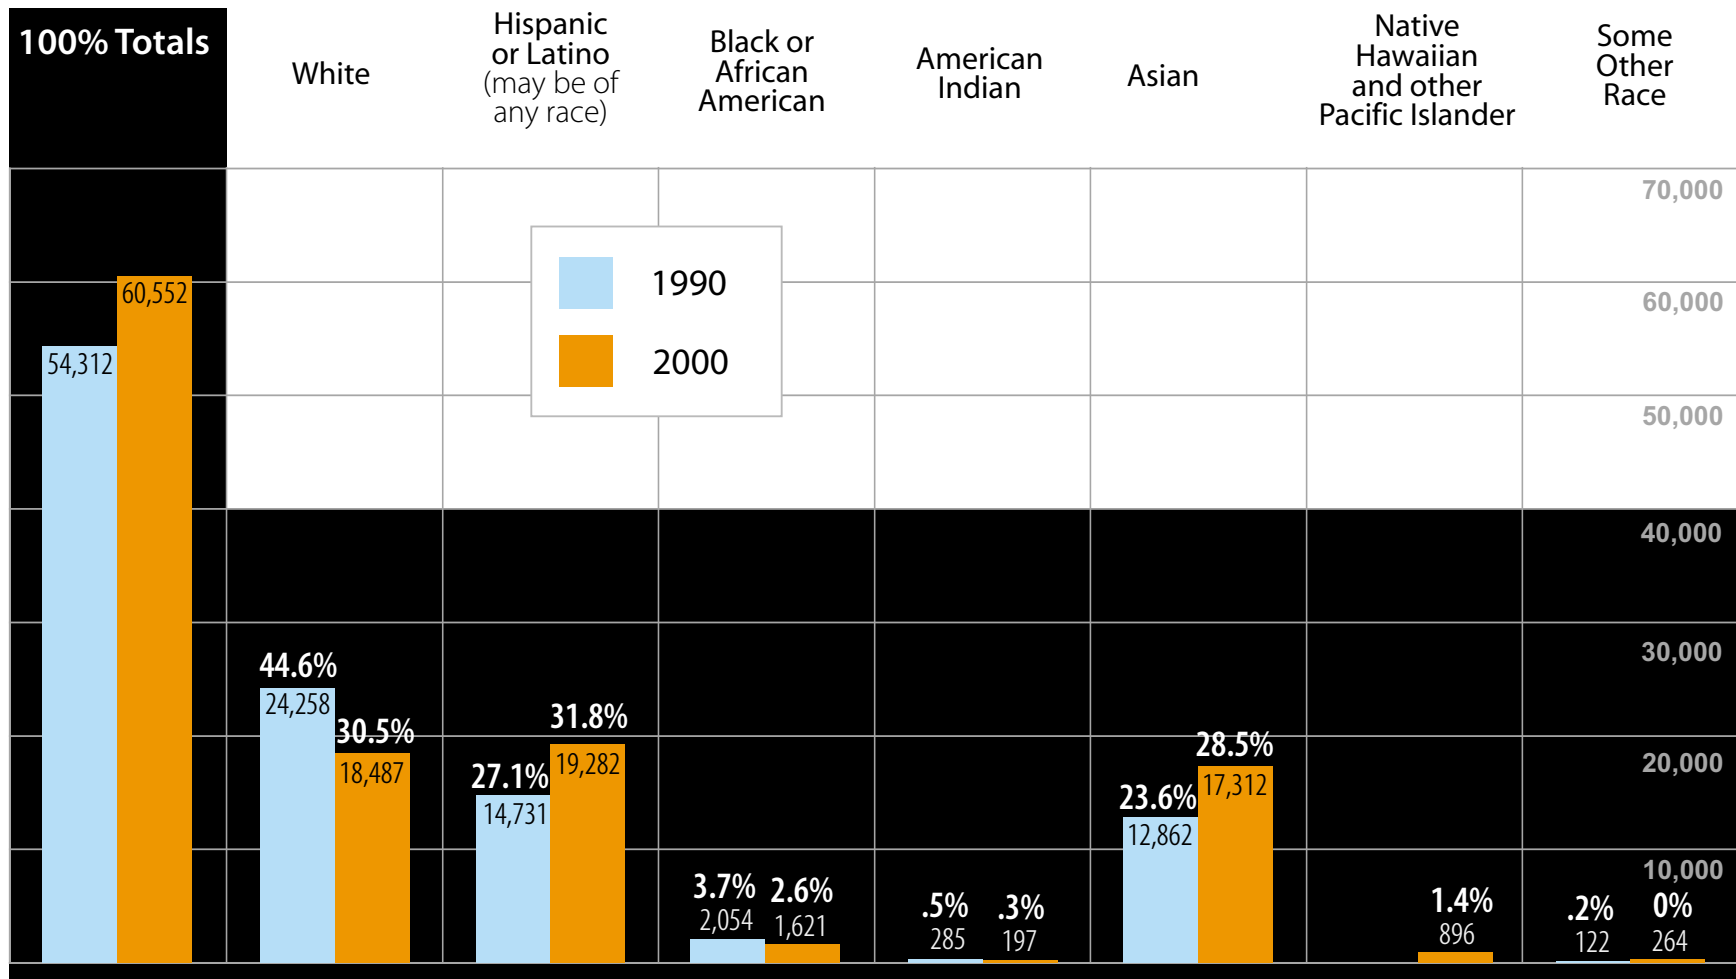

Population by Race and Hispanic or Latino Origin
South San Francisco