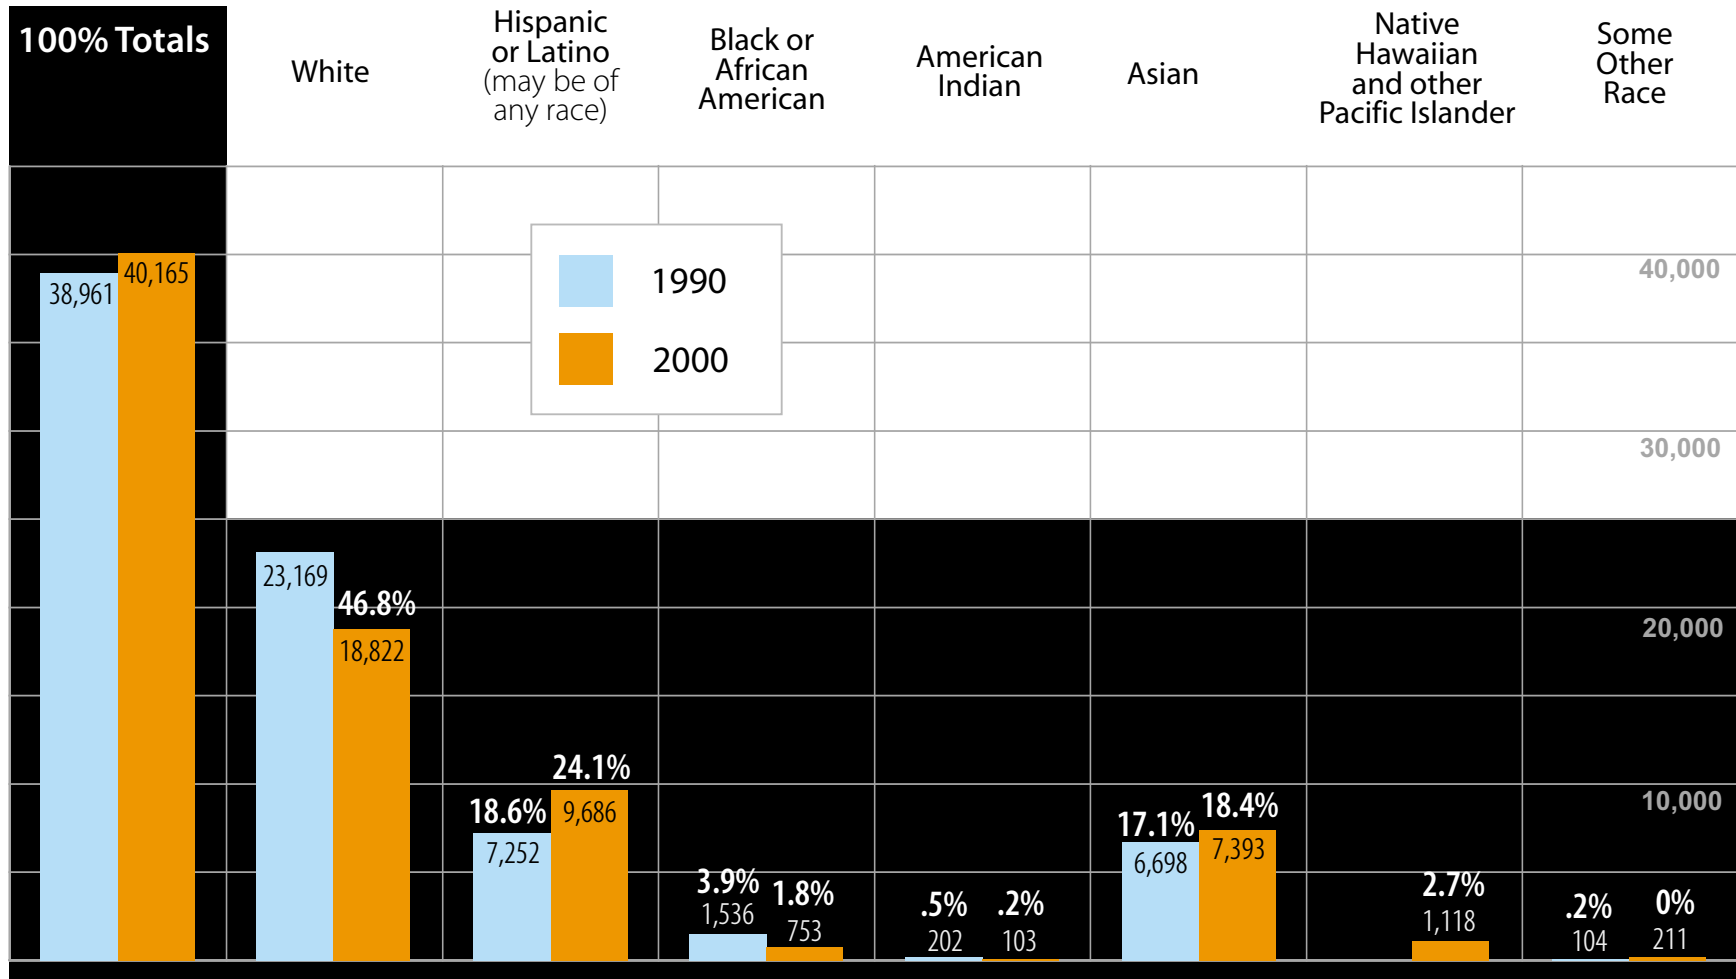

Population by Race and Hispanic or Latino Origin
San Mateo County

**Population by Race and Hispanic or Latino Origin
Atherton**

Population by Race and Hispanic or Latino Origin
Belmont

Population by Race and Hispanic or Latino Origin
Brisbane

Population by Race and Hispanic or Latino Origin
Burlingame

Population by Race and Hispanic or Latino Origin
Colma

Population by Race and Hispanic or Latino Origin
Daly City

Population by Race and Hispanic or Latino Origin
East Palo Alto

**Population by Race and Hispanic or Latino Origin
Foster City**

Population by Race and Hispanic or Latino Origin
Half Moon Bay

Population by Race and Hispanic or Latino Origin
Hillsborough

Population by Race and Hispanic or Latino Origin
Millbrae

**Population by Race and Hispanic or Latino Origin
Pacifica**

Population by Race and Hispanic or Latino Origin
Portola Valley

Population by Race and Hispanic or Latino Origin
Redwood City

Population by Race and Hispanic or Latino Origin
San Bruno