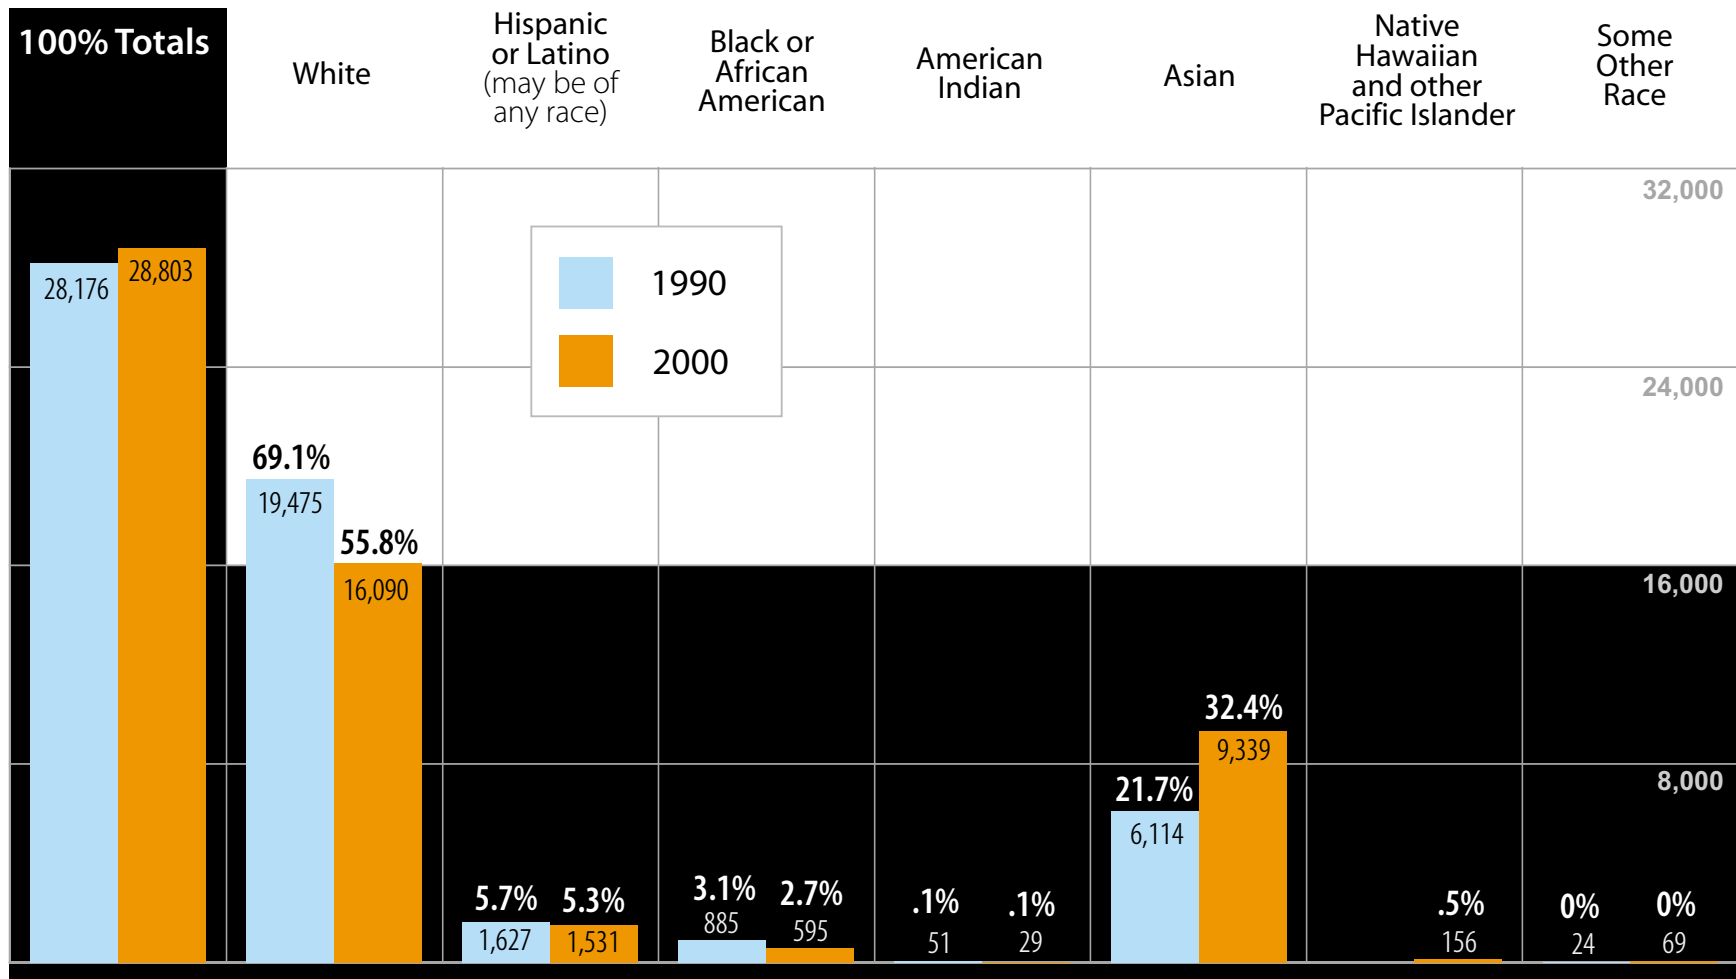

Population by Race and Hispanic or Latino Origin
San Mateo County

**Population by Race and Hispanic or Latino Origin
Atherton**

Population by Race and Hispanic or Latino Origin
Belmont

Population by Race and Hispanic or Latino Origin
Brisbane

Population by Race and Hispanic or Latino Origin
Burlingame

Population by Race and Hispanic or Latino Origin
Colma

Population by Race and Hispanic or Latino Origin
Daly City

Population by Race and Hispanic or Latino Origin
East Palo Alto

**Population by Race and Hispanic or Latino Origin
Foster City**

Population by Race and Hispanic or Latino Origin
Half Moon Bay

Population by Race and Hispanic or Latino Origin
Hillsborough

Population by Race and Hispanic or Latino Origin
Millbrae

**Population by Race and Hispanic or Latino Origin
Pacifica**

Population by Race and Hispanic or Latino Origin
Portola Valley

Population by Race and Hispanic or Latino Origin
Redwood City

Population by Race and Hispanic or Latino Origin
San Bruno