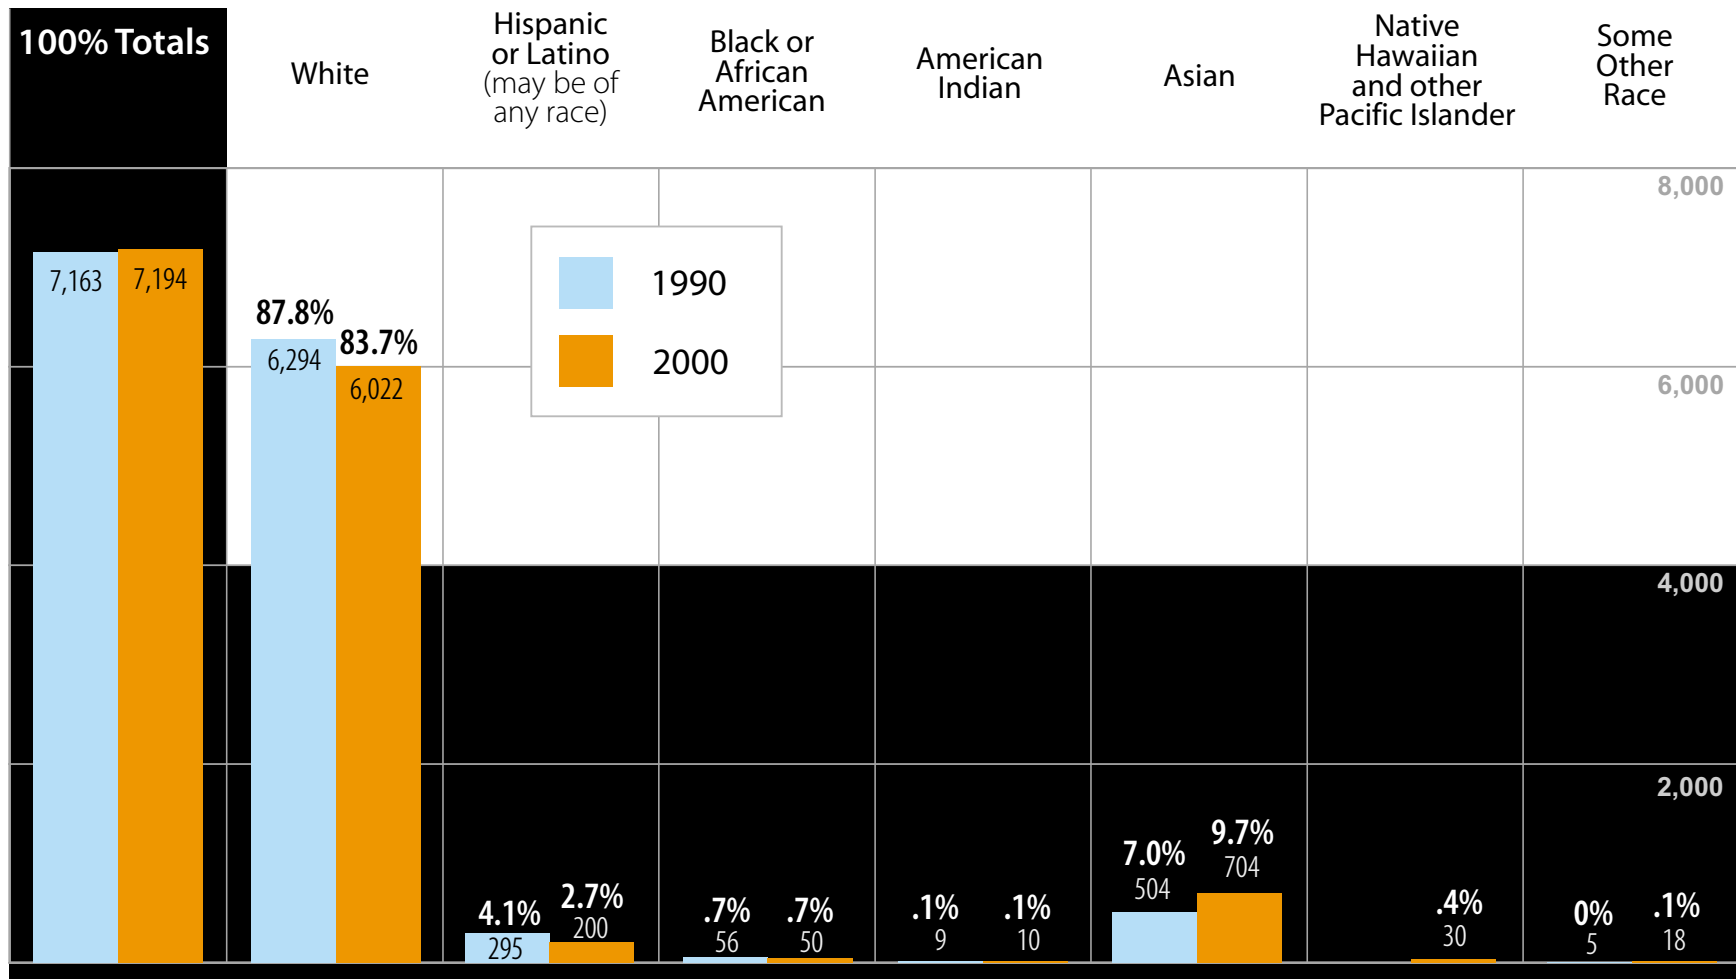

Population by Race and Hispanic or Latino Origin
San Mateo County

**Population by Race and Hispanic or Latino Origin
Atherton**

Population by Race and Hispanic or Latino Origin
Belmont

Population by Race and Hispanic or Latino Origin
Brisbane

Population by Race and Hispanic or Latino Origin
Burlingame

Population by Race and Hispanic or Latino Origin
Colma

Population by Race and Hispanic or Latino Origin
Daly City

Population by Race and Hispanic or Latino Origin
East Palo Alto

**Population by Race and Hispanic or Latino Origin
Foster City**

Population by Race and Hispanic or Latino Origin
Half Moon Bay

Population by Race and Hispanic or Latino Origin
Hillsborough

Population by Race and Hispanic or Latino Origin
Millbrae

**Population by Race and Hispanic or Latino Origin
Pacifica**

Population by Race and Hispanic or Latino Origin
Portola Valley

Population by Race and Hispanic or Latino Origin
Redwood City

Population by Race and Hispanic or Latino Origin
San Bruno