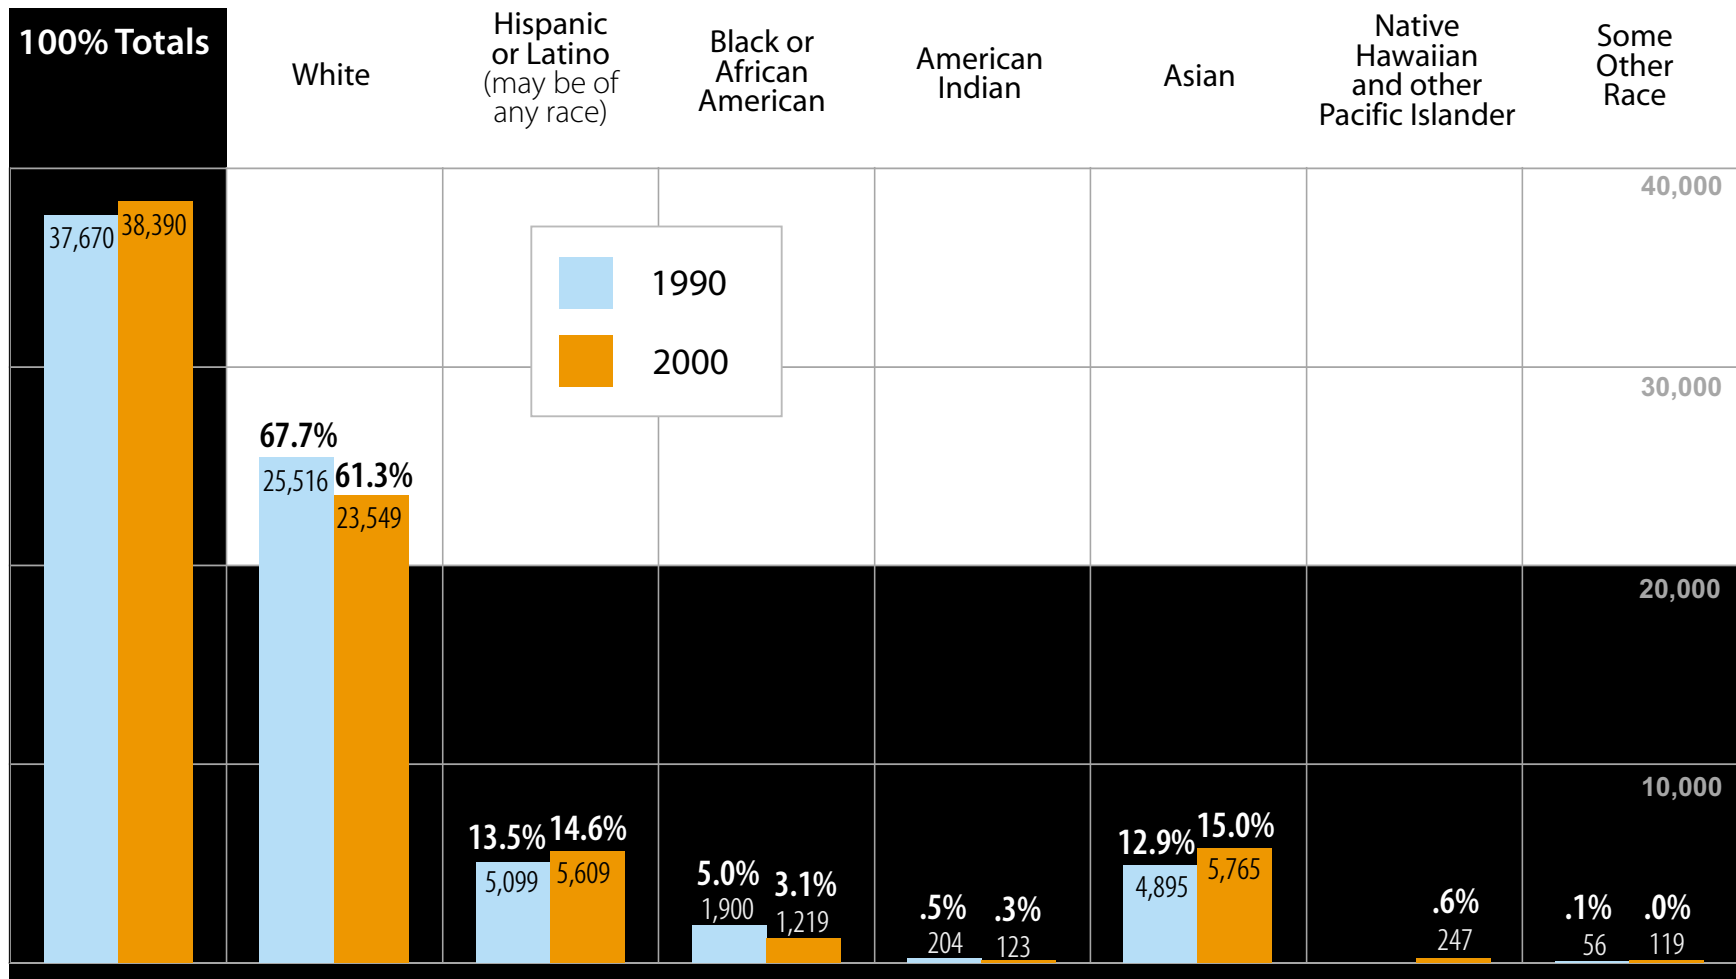

Population by Race and Hispanic or Latino Origin
San Mateo County

**Population by Race and Hispanic or Latino Origin
Atherton**

Population by Race and Hispanic or Latino Origin
Belmont

Population by Race and Hispanic or Latino Origin
Brisbane

Population by Race and Hispanic or Latino Origin
Burlingame

Population by Race and Hispanic or Latino Origin
Colma

Population by Race and Hispanic or Latino Origin
Daly City

Population by Race and Hispanic or Latino Origin
East Palo Alto

**Population by Race and Hispanic or Latino Origin
Foster City**

Population by Race and Hispanic or Latino Origin
Half Moon Bay

Population by Race and Hispanic or Latino Origin
Hillsborough

Population by Race and Hispanic or Latino Origin
Millbrae

**Population by Race and Hispanic or Latino Origin
Pacifica**

Population by Race and Hispanic or Latino Origin
Portola Valley

Population by Race and Hispanic or Latino Origin
Redwood City

Population by Race and Hispanic or Latino Origin
San Bruno