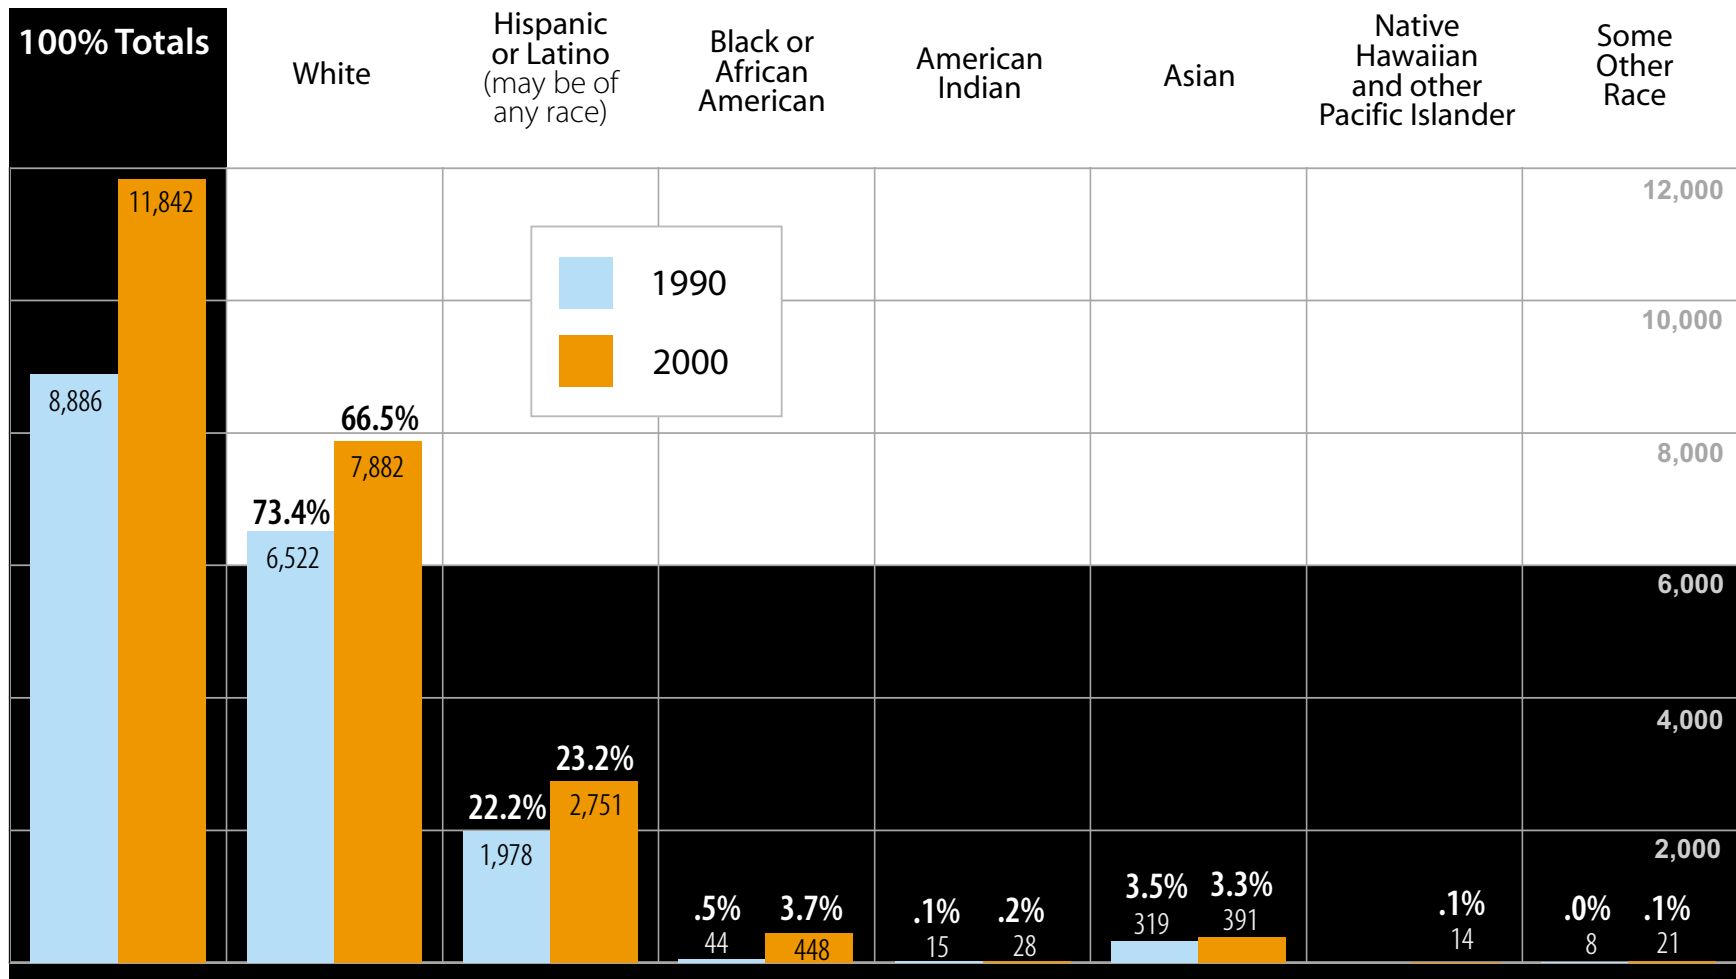

Population by Race and Hispanic or Latino Origin
San Mateo County

**Population by Race and Hispanic or Latino Origin
Atherton**

Population by Race and Hispanic or Latino Origin
Belmont

Population by Race and Hispanic or Latino Origin
Brisbane

Population by Race and Hispanic or Latino Origin
Burlingame

Population by Race and Hispanic or Latino Origin
Colma

Population by Race and Hispanic or Latino Origin
Daly City

Population by Race and Hispanic or Latino Origin
East Palo Alto

**Population by Race and Hispanic or Latino Origin
Foster City**

Population by Race and Hispanic or Latino Origin
Half Moon Bay

Population by Race and Hispanic or Latino Origin
Hillsborough

Population by Race and Hispanic or Latino Origin
Millbrae

**Population by Race and Hispanic or Latino Origin
Pacifica**

Population by Race and Hispanic or Latino Origin
Portola Valley

Population by Race and Hispanic or Latino Origin
Redwood City

Population by Race and Hispanic or Latino Origin
San Bruno