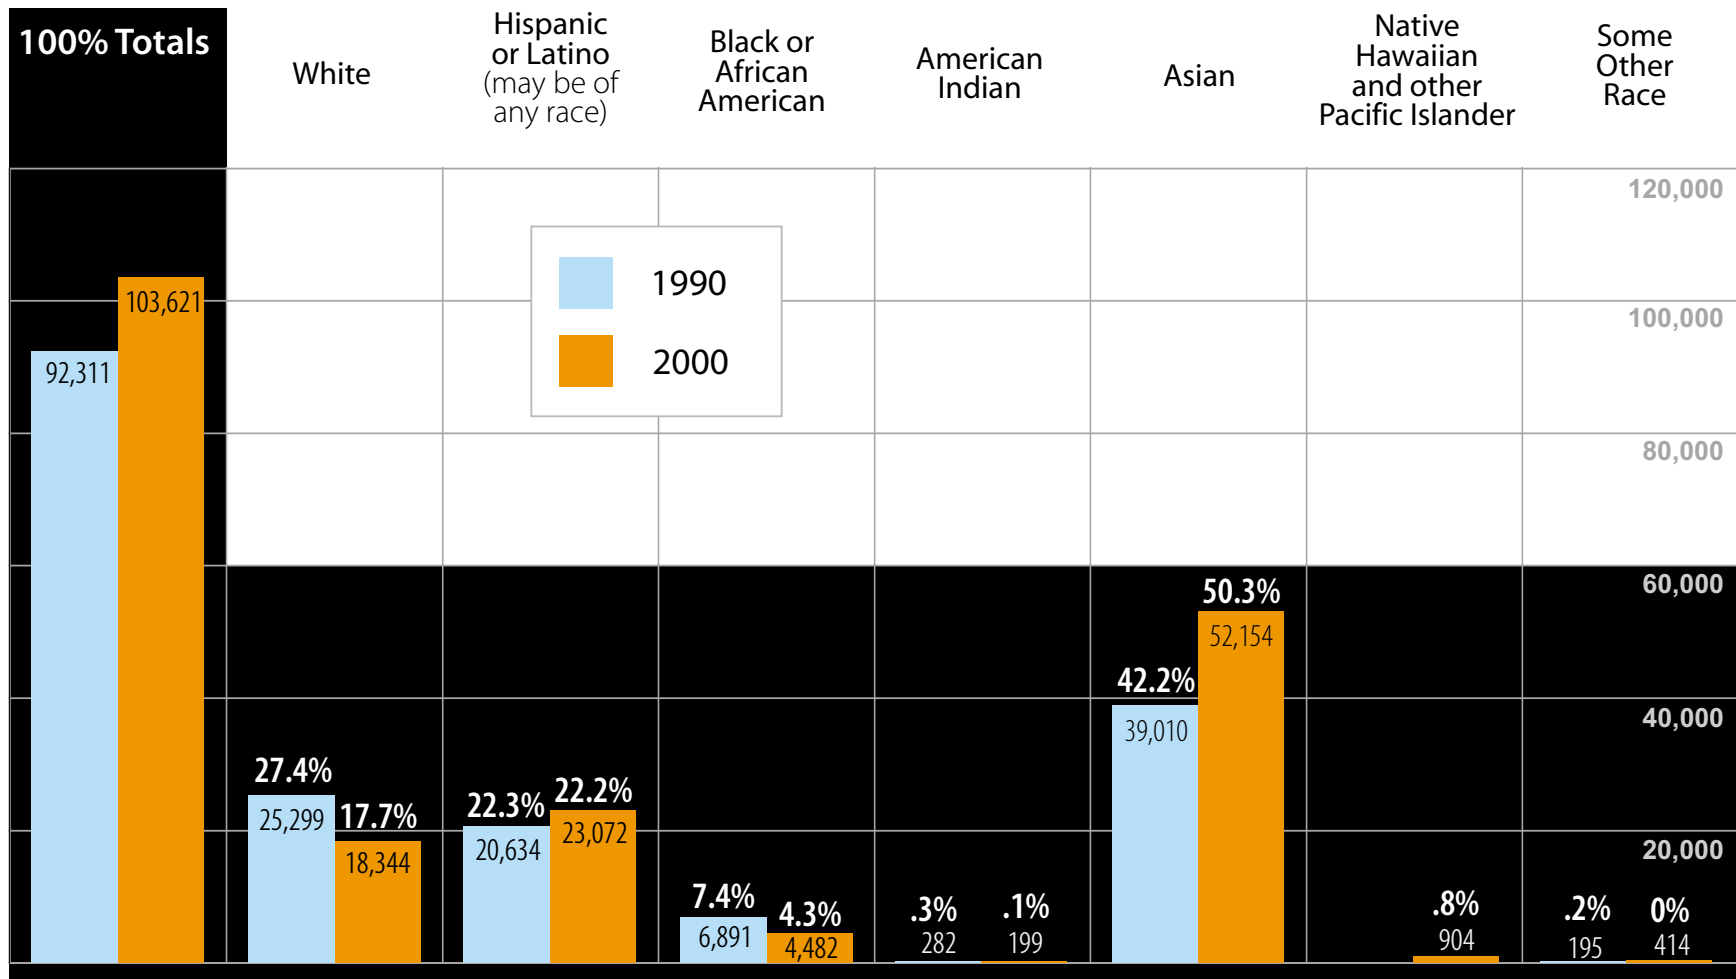

Population by Race and Hispanic or Latino Origin
San Mateo County

**Population by Race and Hispanic or Latino Origin
Atherton**

Population by Race and Hispanic or Latino Origin
Belmont

Population by Race and Hispanic or Latino Origin
Brisbane

Population by Race and Hispanic or Latino Origin
Burlingame

Population by Race and Hispanic or Latino Origin
Colma

Population by Race and Hispanic or Latino Origin
Daly City

Population by Race and Hispanic or Latino Origin
East Palo Alto

**Population by Race and Hispanic or Latino Origin
Foster City**

Population by Race and Hispanic or Latino Origin
Half Moon Bay

Population by Race and Hispanic or Latino Origin
Hillsborough

Population by Race and Hispanic or Latino Origin
Millbrae

**Population by Race and Hispanic or Latino Origin
Pacifica**

Population by Race and Hispanic or Latino Origin
Portola Valley

Population by Race and Hispanic or Latino Origin
Redwood City

Population by Race and Hispanic or Latino Origin
San Bruno