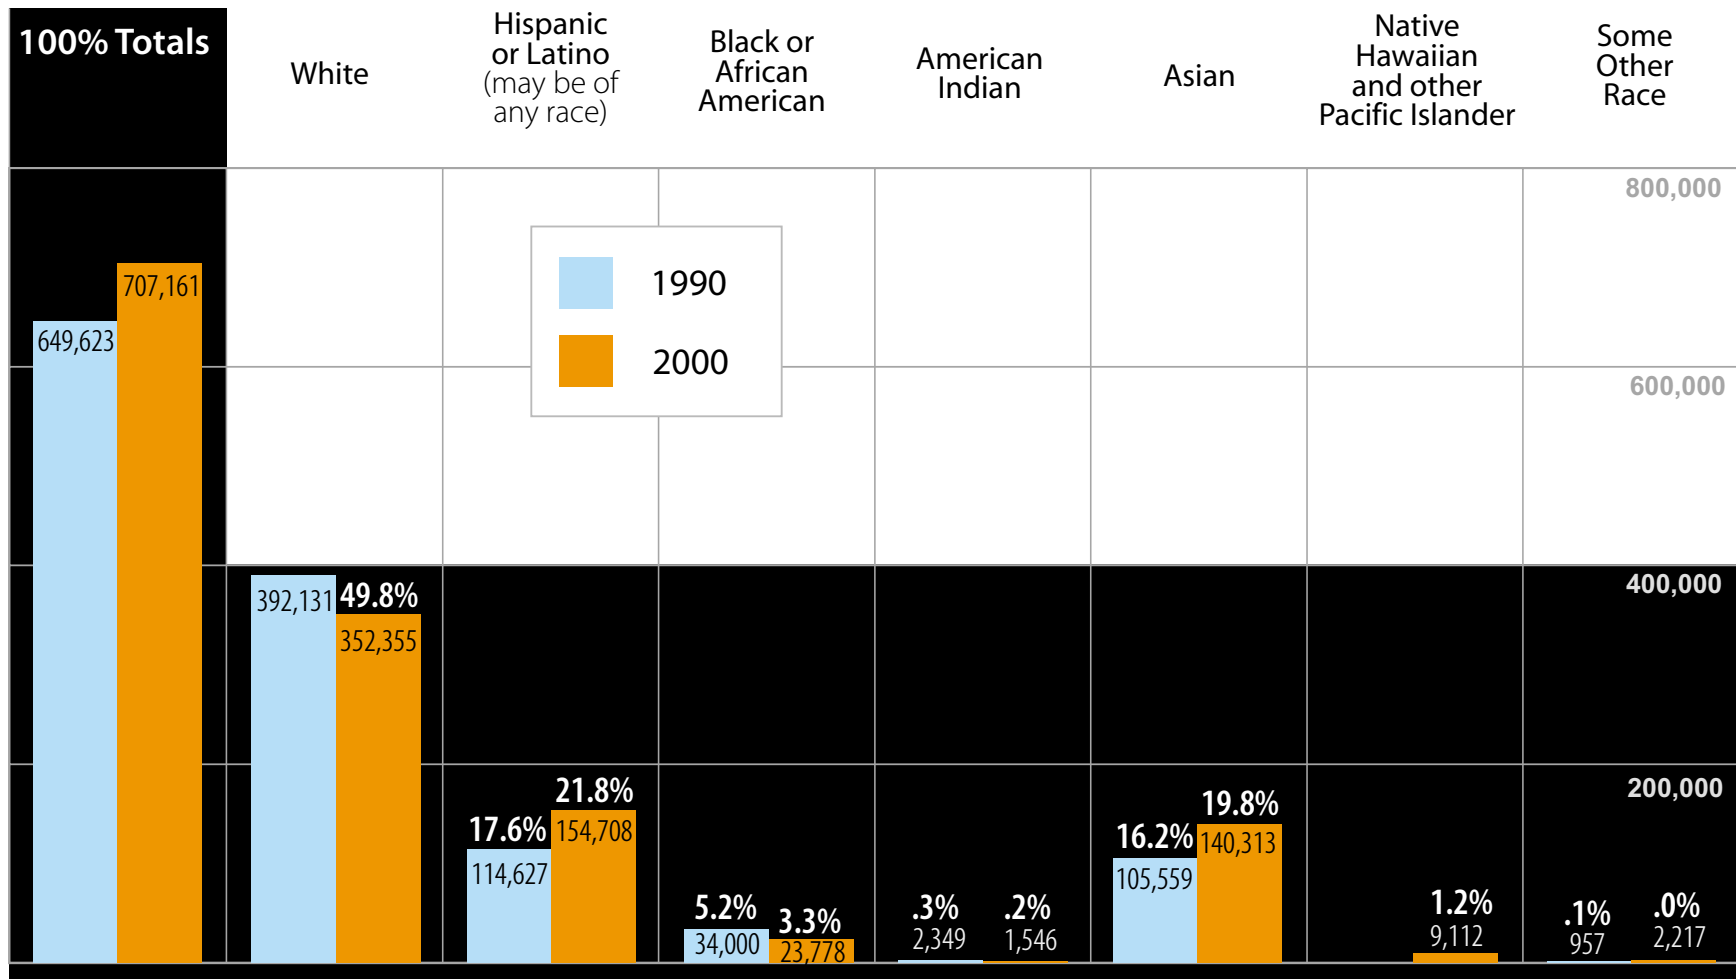

Population by Race and Hispanic or Latino Origin
San Mateo County

**Population by Race and Hispanic or Latino Origin
Atherton**

Population by Race and Hispanic or Latino Origin
Belmont

Population by Race and Hispanic or Latino Origin
Brisbane

Population by Race and Hispanic or Latino Origin
Burlingame

Population by Race and Hispanic or Latino Origin
Colma

Population by Race and Hispanic or Latino Origin
Daly City

Population by Race and Hispanic or Latino Origin
East Palo Alto

**Population by Race and Hispanic or Latino Origin
Foster City**

Population by Race and Hispanic or Latino Origin
Half Moon Bay

Population by Race and Hispanic or Latino Origin
Hillsborough

Population by Race and Hispanic or Latino Origin
Millbrae

**Population by Race and Hispanic or Latino Origin
Pacifica**

Population by Race and Hispanic or Latino Origin
Portola Valley

Population by Race and Hispanic or Latino Origin
Redwood City

Population by Race and Hispanic or Latino Origin
San Bruno