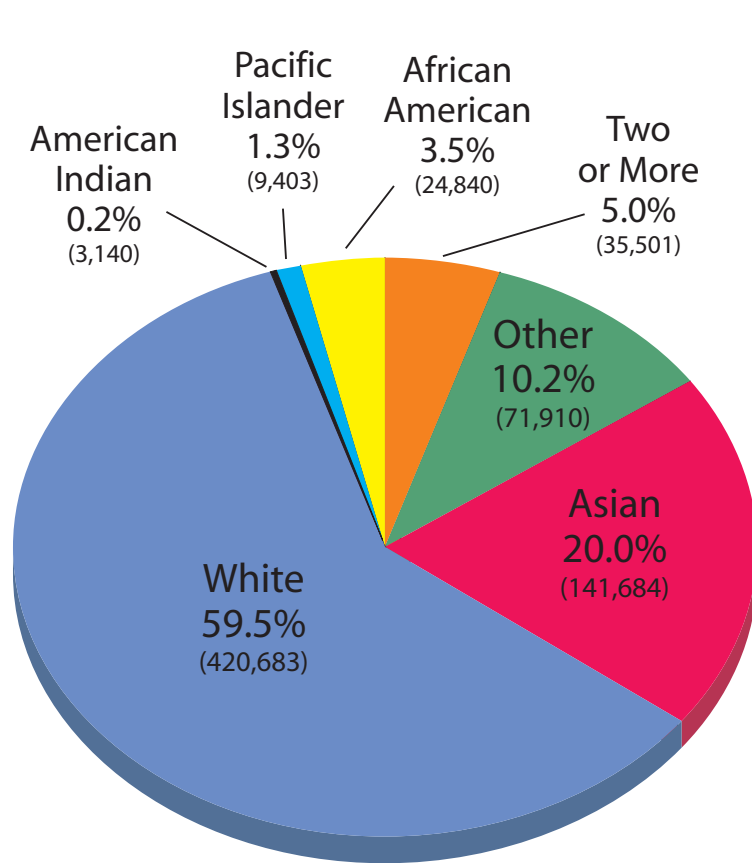

Population by Race and Hispanic or Latino Origin  
**San Mateo County**

**Population by Race and Hispanic or Latino Origin**

**Population by Race**  
 (707,161)

**Population by Race  
 and Hispanic or Latino Origin**  
 (707,161)

**Population by Age by Race and Hispanic or Latino Origin**

**1 - 17 Years**  
(162,100)

**18 or More Years**  
(545,061)

**Population by Race and Hispanic or Latino Origin**

**Age by Race and Hispanic or Latino Origin**

	1-17 YEARS		18 OR MORE YEARS		TOTAL	
San Mateo County	162,100	(0.23)	545,061	(0.77)	707,161	(1.00)
White	63,724	(0.18)	288,631	(0.82)	352,355	(1.00)
Hispanic	49,753	(0.32)	104,955	(0.68)	154,708	(1.00)
African American	5,397	(0.32)	18,381	(0.77)	23,778	(1.00)
American Indian	295	(0.19)	1,251	(0.81)	1,546	(1.00)
Asian	29,892	(0.21)	110,421	(0.79)	140,313	(1.00)
Pacific Islander	3,051	(0.33)	6,061	(0.67)	9,112	(1.00)
Other	719	(0.32)	1,498	(0.68)	2,217	(1.00)
Two or More Races	9,269	(0.40)	13,863	(0.60)	23,132	(1.00)