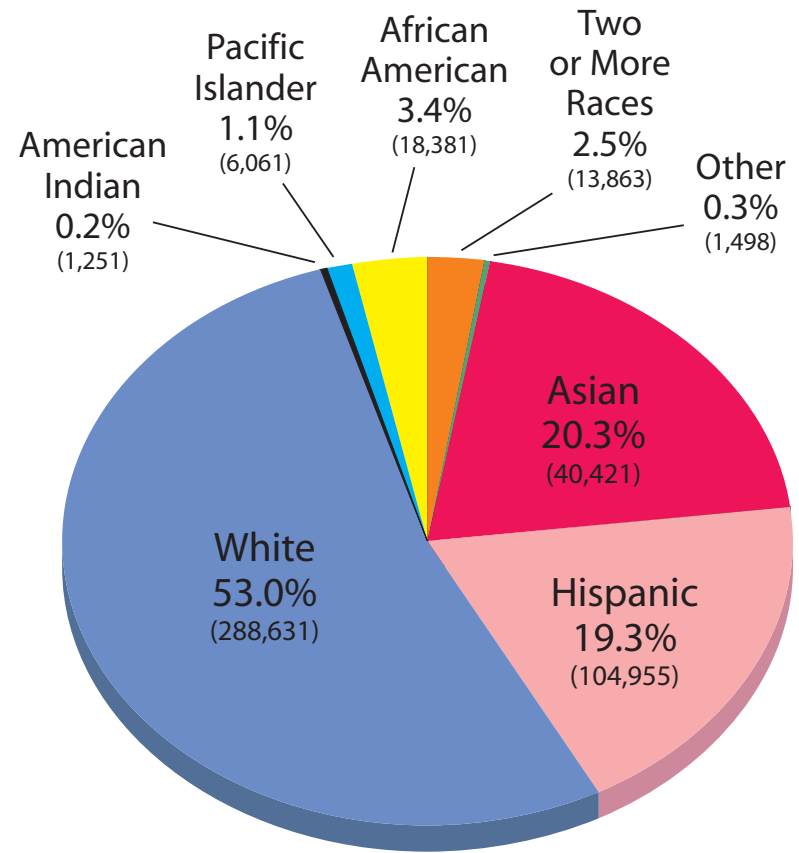

Population by Race and Hispanic or Latino Origin  
**San Mateo County**

**Population by Race and Hispanic or Latino Origin**

**Population by Race**  
 (707,161)

**Population by Race  
 and Hispanic or Latino Origin**  
 (707,161)

**Population by Age by Race and Hispanic or Latino Origin**

**1 - 17 Years**  
(162,100)

**18 or More Years**  
(545,061)

**Population by Race and Hispanic or Latino Origin**

**Age by Race and Hispanic or Latino Origin**

	1-17 YEARS		18 OR MORE YEARS		TOTAL	
San Mateo County	162,100	(0.23)	545,061	(0.77)	707,161	(1.00)
White	63,724	(0.18)	288,631	(0.82)	352,355	(1.00)
Hispanic	49,753	(0.32)	104,955	(0.68)	154,708	(1.00)
African American	5,397	(0.32)	18,381	(0.77)	23,778	(1.00)
American Indian	295	(0.19)	1,251	(0.81)	1,546	(1.00)
Asian	29,892	(0.21)	110,421	(0.79)	140,313	(1.00)
Pacific Islander	3,051	(0.33)	6,061	(0.67)	9,112	(1.00)
Other	719	(0.32)	1,498	(0.68)	2,217	(1.00)
Two or More Races	9,269	(0.40)	13,863	(0.60)	23,132	(1.00)