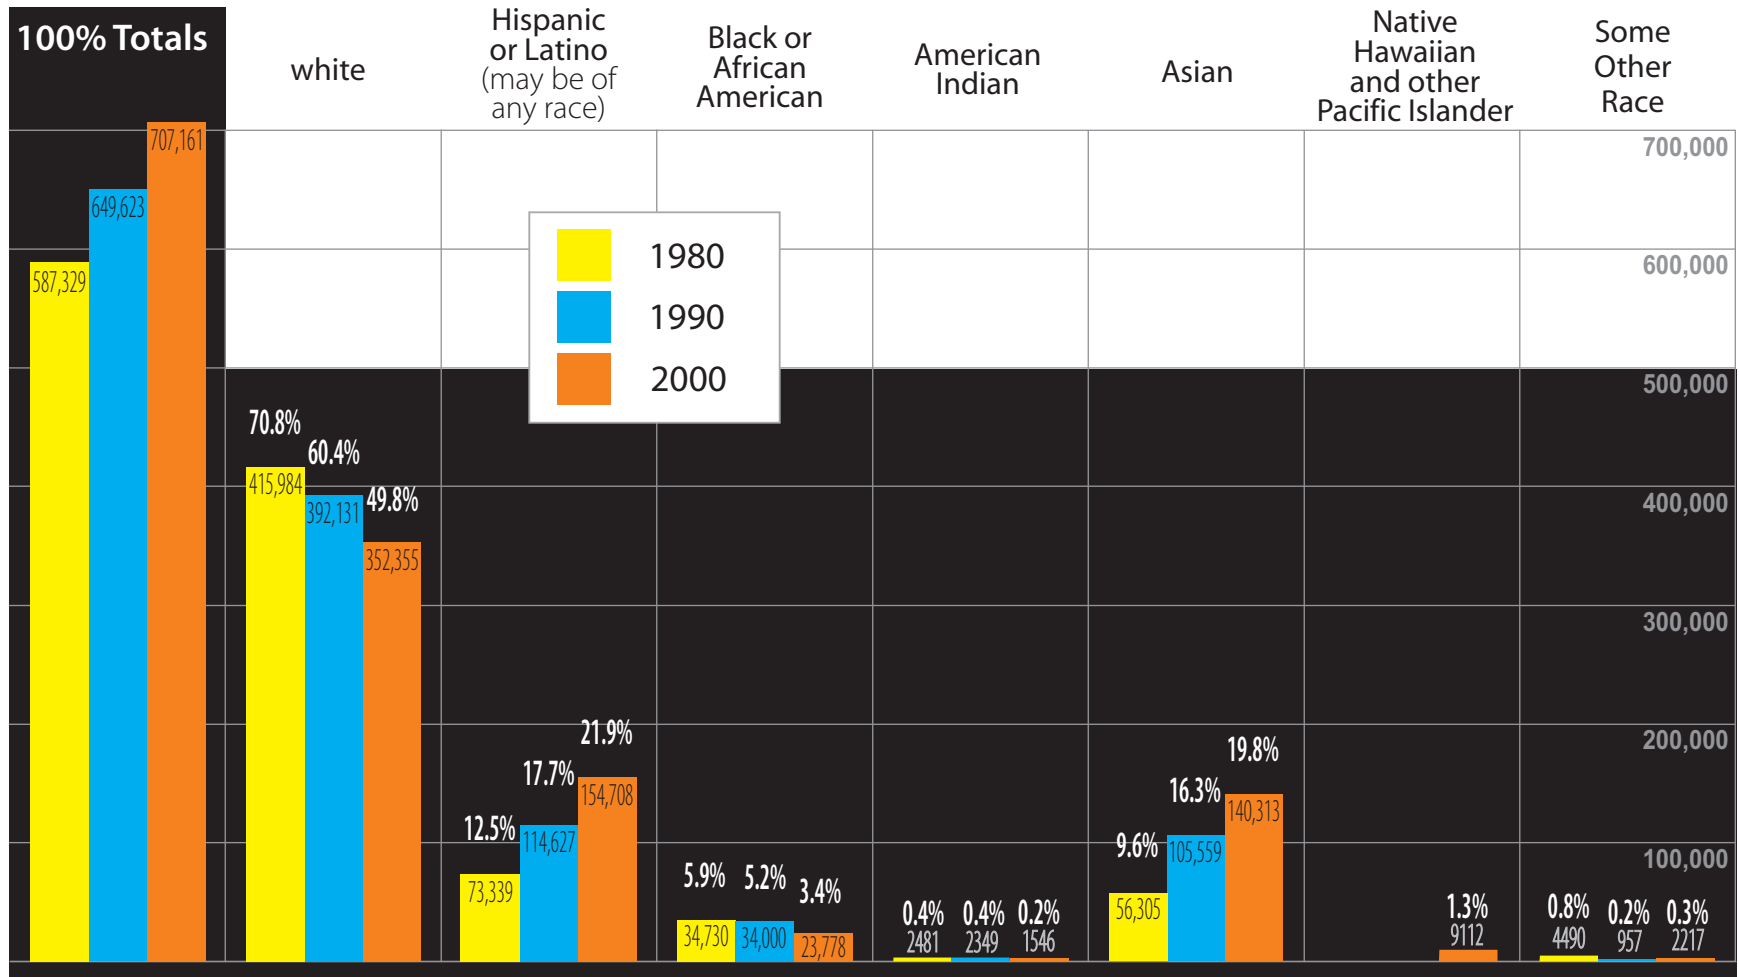

Population by Race and Hispanic or Latino Origin  
**San Mateo County**

**Population by Race and Hispanic or Latino Origin**

**Population by Race**  
 (707,161)

**Population by Race  
 and Hispanic or Latino Origin**  
 (707,161)

**Population by Age by Race and Hispanic or Latino Origin**

**1 - 17 Years**  
(162,100)

**18 or More Years**  
(545,061)

**Population by Race and Hispanic or Latino Origin**

**Age by Race and Hispanic or Latino Origin**

	1-17 YEARS		18 OR MORE YEARS		TOTAL	
San Mateo County	162,100	(0.23)	545,061	(0.77)	707,161	(1.00)
White	63,724	(0.18)	288,631	(0.82)	352,355	(1.00)
Hispanic	49,753	(0.32)	104,955	(0.68)	154,708	(1.00)
African American	5,397	(0.32)	18,381	(0.77)	23,778	(1.00)
American Indian	295	(0.19)	1,251	(0.81)	1,546	(1.00)
Asian	29,892	(0.21)	110,421	(0.79)	140,313	(1.00)
Pacific Islander	3,051	(0.33)	6,061	(0.67)	9,112	(1.00)
Other	719	(0.32)	1,498	(0.68)	2,217	(1.00)
Two or More Races	9,269	(0.40)	13,863	(0.60)	23,132	(1.00)