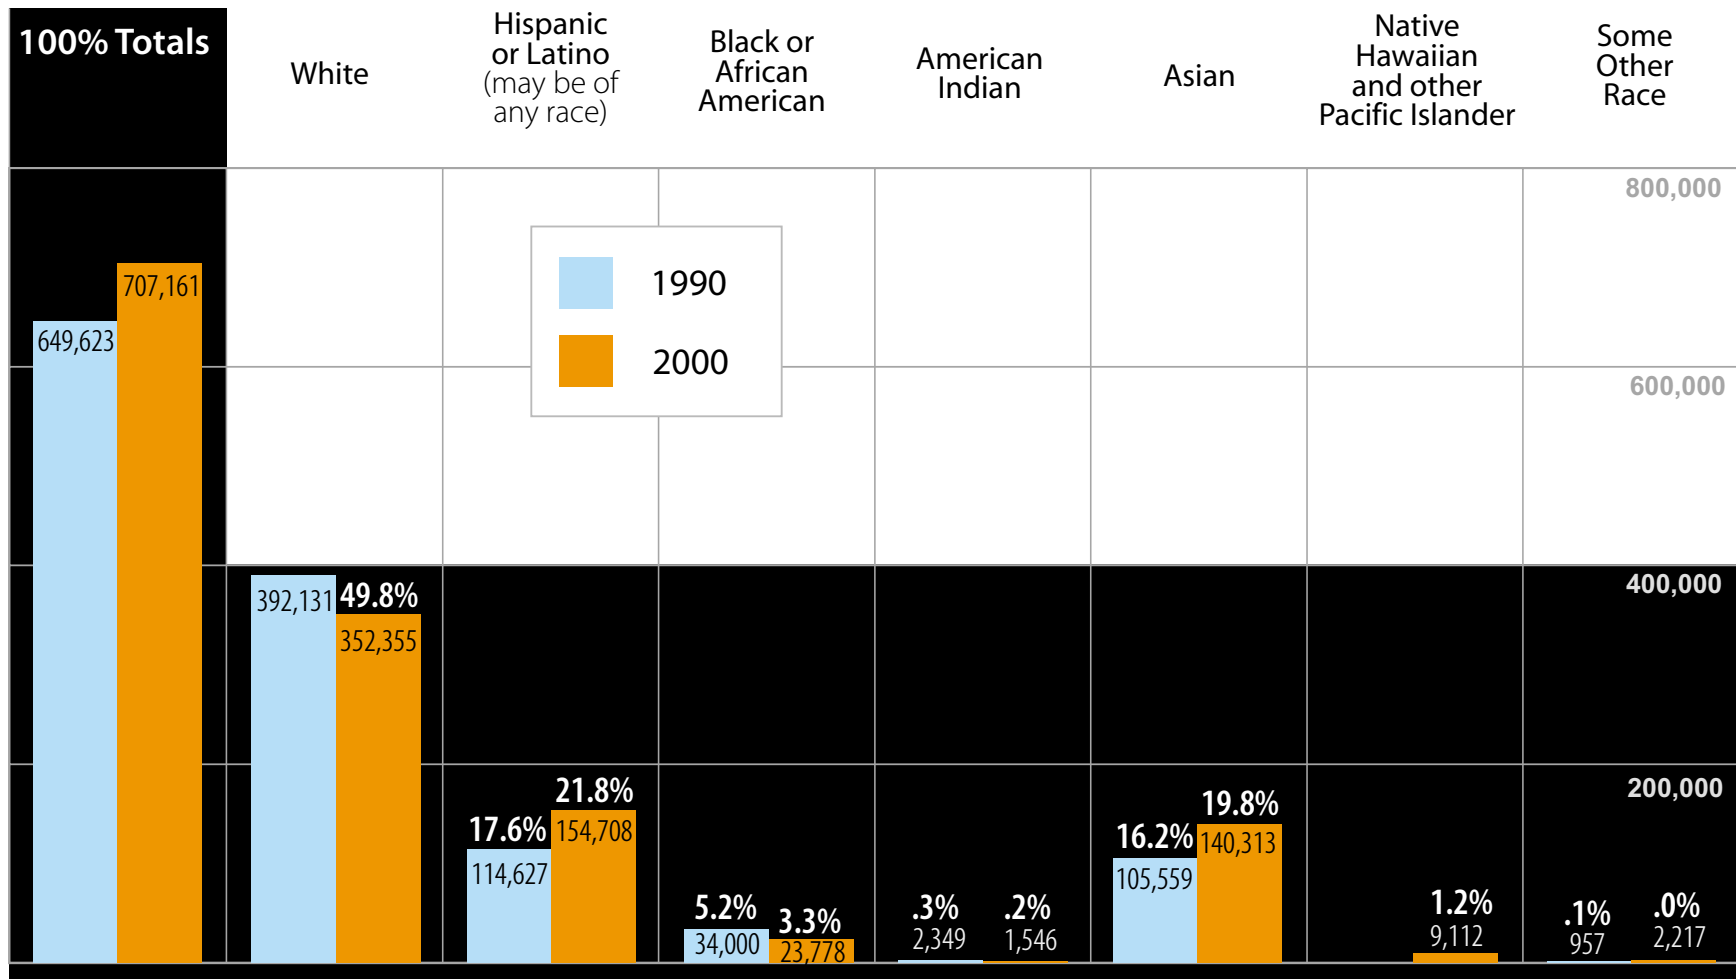

Population by Race and Hispanic or Latino Origin  
**San Mateo County**

**Population by Race and Hispanic or Latino Origin**

**Population by Race**  
 (707,161)

**Population by Race  
 and Hispanic or Latino Origin**  
 (707,161)

**Population by Age by Race and Hispanic or Latino Origin**

**1 - 17 Years**  
(162,100)

**18 or More Years**  
(545,061)

**Population by Race and Hispanic or Latino Origin**

**Age by Race and Hispanic or Latino Origin**

	1-17 YEARS		18 OR MORE YEARS		TOTAL	
San Mateo County	162,100	(0.23)	545,061	(0.77)	707,161	(1.00)
White	63,724	(0.18)	288,631	(0.82)	352,355	(1.00)
Hispanic	49,753	(0.32)	104,955	(0.68)	154,708	(1.00)
African American	5,397	(0.32)	18,381	(0.77)	23,778	(1.00)
American Indian	295	(0.19)	1,251	(0.81)	1,546	(1.00)
Asian	29,892	(0.21)	110,421	(0.79)	140,313	(1.00)
Pacific Islander	3,051	(0.33)	6,061	(0.67)	9,112	(1.00)
Other	719	(0.32)	1,498	(0.68)	2,217	(1.00)
Two or More Races	9,269	(0.40)	13,863	(0.60)	23,132	(1.00)