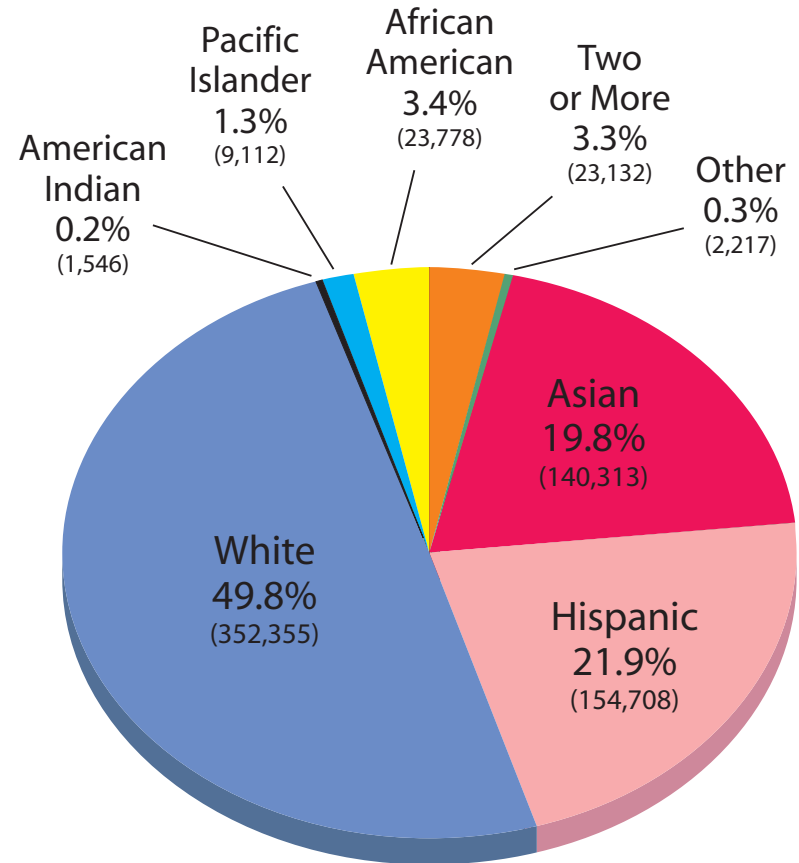

Population by Race and Hispanic or Latino Origin  
**San Mateo County**

**Population by Race and Hispanic or Latino Origin**

**Population by Race**  
 (707,161)

**Population by Race  
 and Hispanic or Latino Origin**  
 (707,161)

**Population by Age by Race and Hispanic or Latino Origin**

**1 - 17 Years**  
(162,100)

**18 or More Years**  
(545,061)

**Population by Race and Hispanic or Latino Origin**

**Age by Race and Hispanic or Latino Origin**

	1-17 YEARS		18 OR MORE YEARS		TOTAL	
San Mateo County	162,100	(0.23)	545,061	(0.77)	707,161	(1.00)
White	63,724	(0.18)	288,631	(0.82)	352,355	(1.00)
Hispanic	49,753	(0.32)	104,955	(0.68)	154,708	(1.00)
African American	5,397	(0.32)	18,381	(0.77)	23,778	(1.00)
American Indian	295	(0.19)	1,251	(0.81)	1,546	(1.00)
Asian	29,892	(0.21)	110,421	(0.79)	140,313	(1.00)
Pacific Islander	3,051	(0.33)	6,061	(0.67)	9,112	(1.00)
Other	719	(0.32)	1,498	(0.68)	2,217	(1.00)
Two or More Races	9,269	(0.40)	13,863	(0.60)	23,132	(1.00)