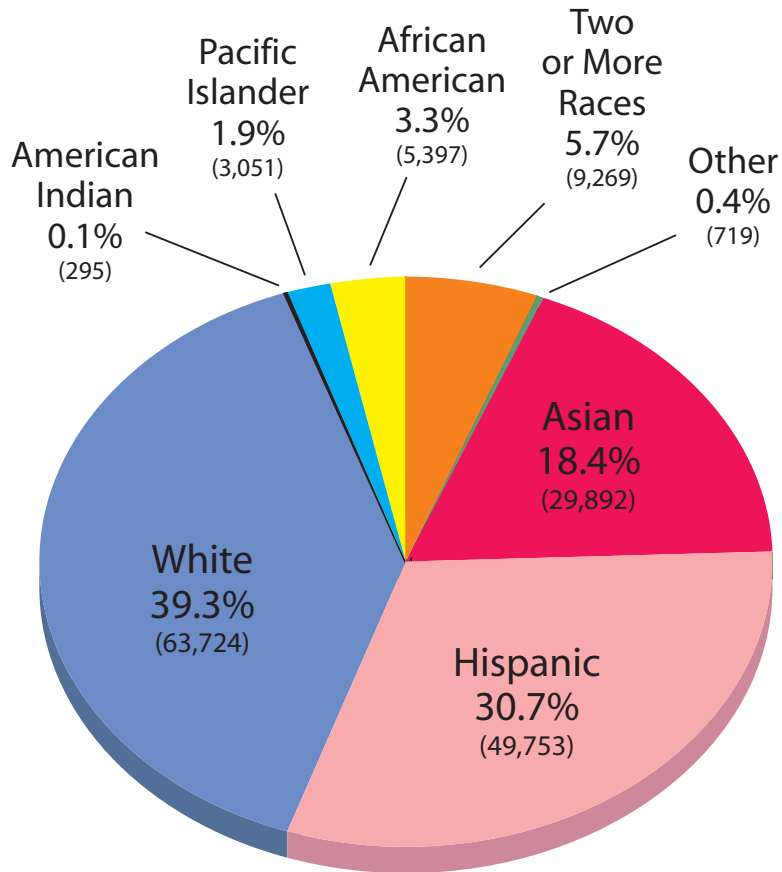

Population by Race and Hispanic or Latino Origin  
**San Mateo County**

**Population by Race and Hispanic or Latino Origin**

**Population by Race**  
 (707,161)

**Population by Race  
 and Hispanic or Latino Origin**  
 (707,161)

**Population by Age by Race and Hispanic or Latino Origin**

**1 - 17 Years**  
(162,100)

**18 or More Years**  
(545,061)

**Population by Race and Hispanic or Latino Origin**

**Age by Race and Hispanic or Latino Origin**

	1-17 YEARS		18 OR MORE YEARS		TOTAL	
San Mateo County	162,100	(0.23)	545,061	(0.77)	707,161	(1.00)
White	63,724	(0.18)	288,631	(0.82)	352,355	(1.00)
Hispanic	49,753	(0.32)	104,955	(0.68)	154,708	(1.00)
African American	5,397	(0.32)	18,381	(0.77)	23,778	(1.00)
American Indian	295	(0.19)	1,251	(0.81)	1,546	(1.00)
Asian	29,892	(0.21)	110,421	(0.79)	140,313	(1.00)
Pacific Islander	3,051	(0.33)	6,061	(0.67)	9,112	(1.00)
Other	719	(0.32)	1,498	(0.68)	2,217	(1.00)
Two or More Races	9,269	(0.40)	13,863	(0.60)	23,132	(1.00)